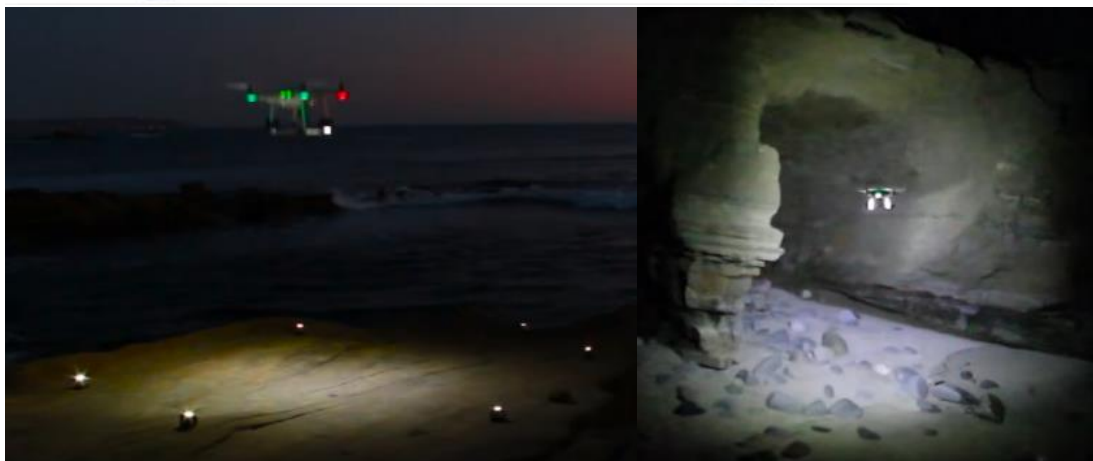

Lume Cubes – Phantom 4 / Inspire 1

ATTACH THE MOUNTS AND LUME CUBES TO YOUR DJI PHANTOM 4 DRONE

Take your passion, profession and overall production quality to the next level by capturing never before seen footage. Whether you use your drone for videography, real estate, structural inspection, search and rescue or surveillance the potential is endless. You can now use your drone as a spotlight to light the scene and never lose sight of it as you fly off into the night. It's time to truly own the sky, both day and night, with the most powerful drone lights on the market!

PRODUCT FEATURES & CAPABILITIES

- TWO 1.5" CUBE
- 0-1500 ADJUSTABLE LUMENS
- FULLY WATERPROOF UP TO 100 FEET
- 1/4 20 MOUNT ON BOTTOM
- RECHARGEABLE VIA USB CABLE
- BLUETOOTH READY
- 2+ HOURS BATTERY LIFE AT 50%
- EASILY MOUNTABLE WITH ALL GOPRO AND ACTION CAMERAS
- CONSTANT LIGHT AND FLASH MODES
- OPTICAL SLAVE CAPABILITY
- DURABLE CASING
- SMARTPHONE APP TO CONTROL REMOTELY VIA BLUETOOTH
- FIRST OVER OFF-CAMERA FLASH FOR MOBILE PHOTOGRAPHY
- SYNC AND CONTROL MULTIPLE LIGHTS SIMULTANEOUSLY
- QUICK CHARGE
- COLOR TEMPERATURE 6000K
- COMPATIBLE WITH IPHONE & ANDROID PHONES
- BUTTONS TO CONTROL LIGHT OUTPUT MANUALLY