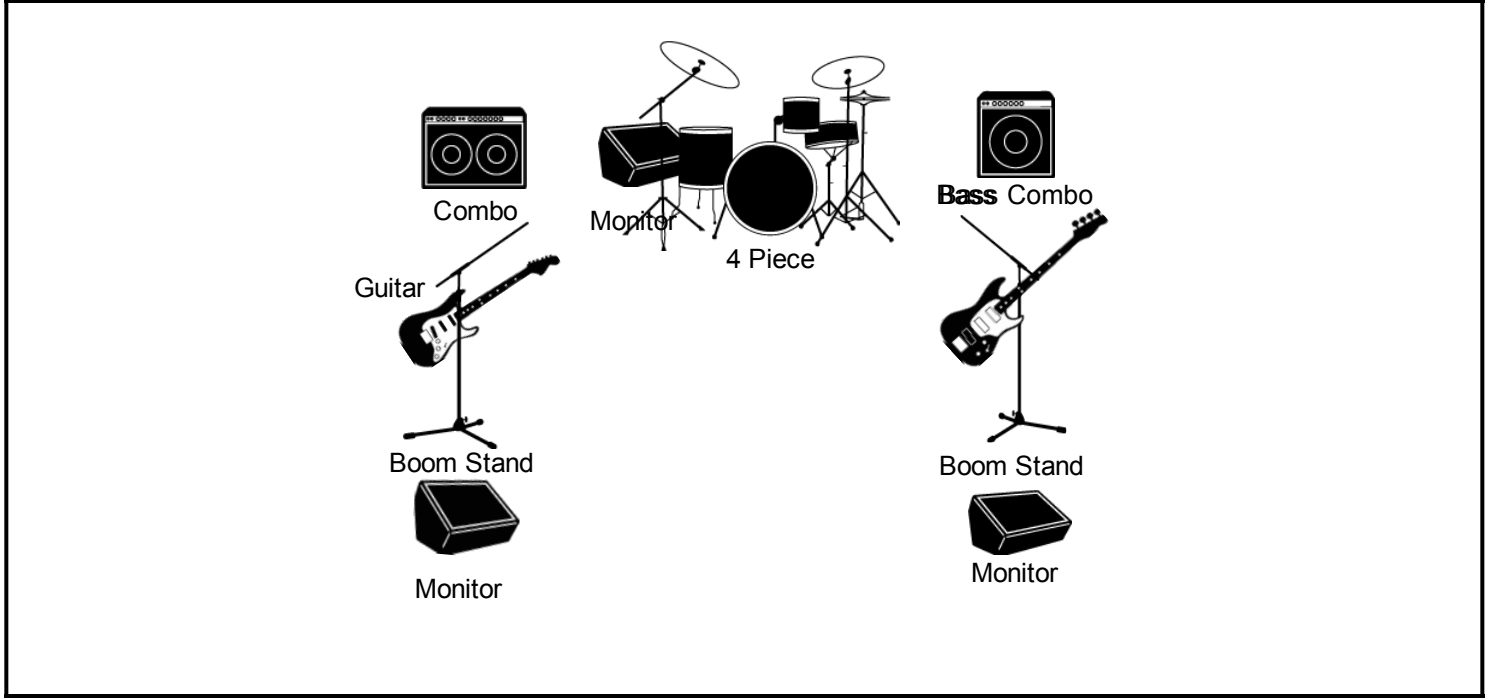

Tommy Stillwell

Artist Name:
Tommy Stillwell

Venue:

Show Date / Time:

STAGE

NOTES

For larger venues and outdoor engagements, the guitarist may carry two combo amps.

INPUT LIST

- 2 - Vocal mics (stage left & Right)
- 1 - Guitar mic (stage right)
- 1 - Bass DI (stage left)
- 4 - Drum mics minimum (1-Kick, 1-Snare, 2 Overhead)