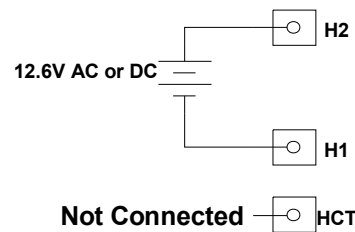

Heaters Parallel Connected
6.3 V AC or DC across H1,H2 & HCT

Heaters Series Connected
12.6 V AC or DC across H1 & H2

Title: SCHEMATIC_BBX7_Rev_A		
Vacuum Tube Bread Board Adapter for 12AX7 and similar tubes		
Designed by: T.Blizzard	Document N 0001	Revision A
Checked by:	Date Nov 11, 2006	Size A
Approved by:	Sheet 1 of 1	