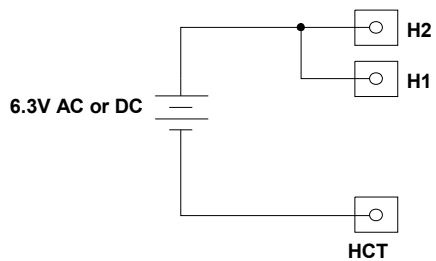

Heaters Parallel Connected
6.3 V AC or DC across H1,H2 & HCT

Heaters Series Connected
12.6 V AC or DC across H1 & H2

Title: SCHEMATIC_BBX7_Rev_A		
Vacuum Tube Bread Board Adapter for 12AX7 and similar tubes		
Designed by: T.Blizzard	Document N 0001	Revision A
Checked by:	Date Nov 11, 2006	Size A
Approved by:	Sheet 1 of 1	