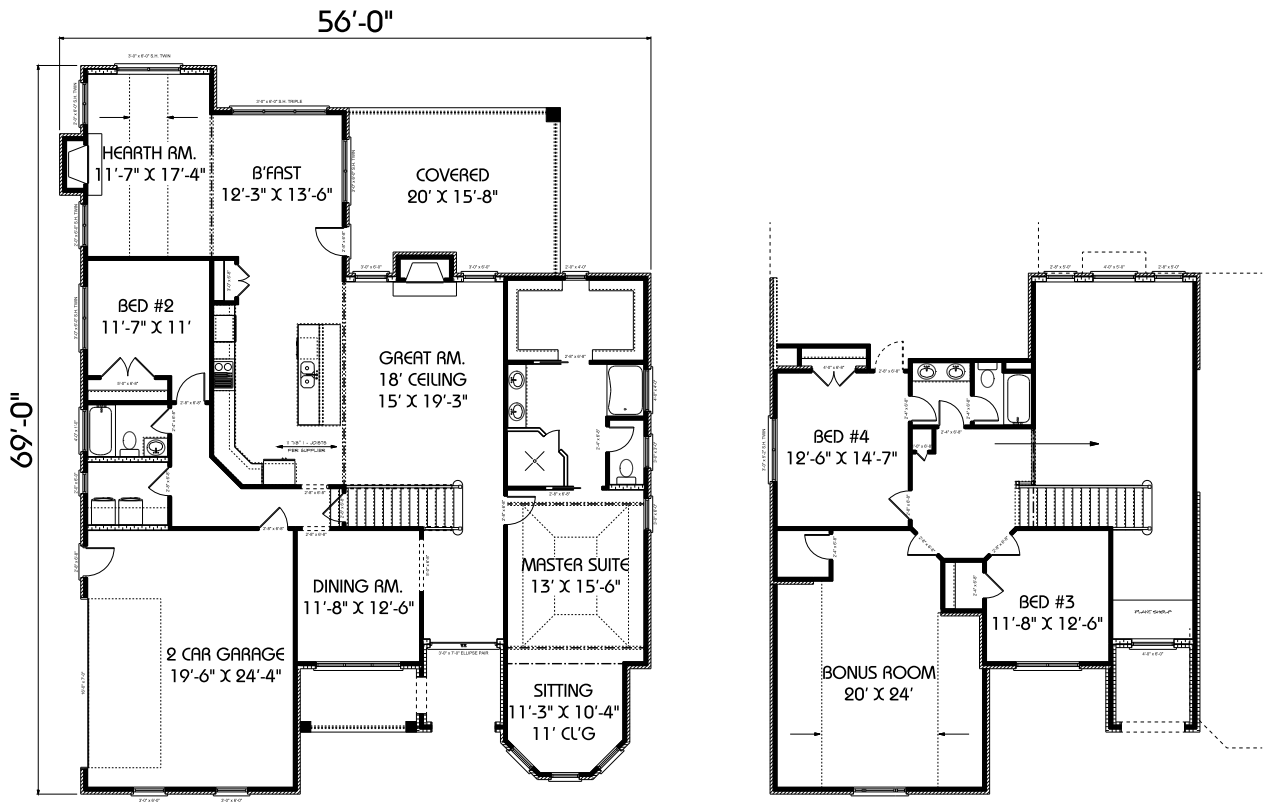

Anna Lea

DESIGN # 4982-A

MAIN LEVEL = 2235
 UPPER LEVEL = 1075
 TOTAL HEATED = 3310