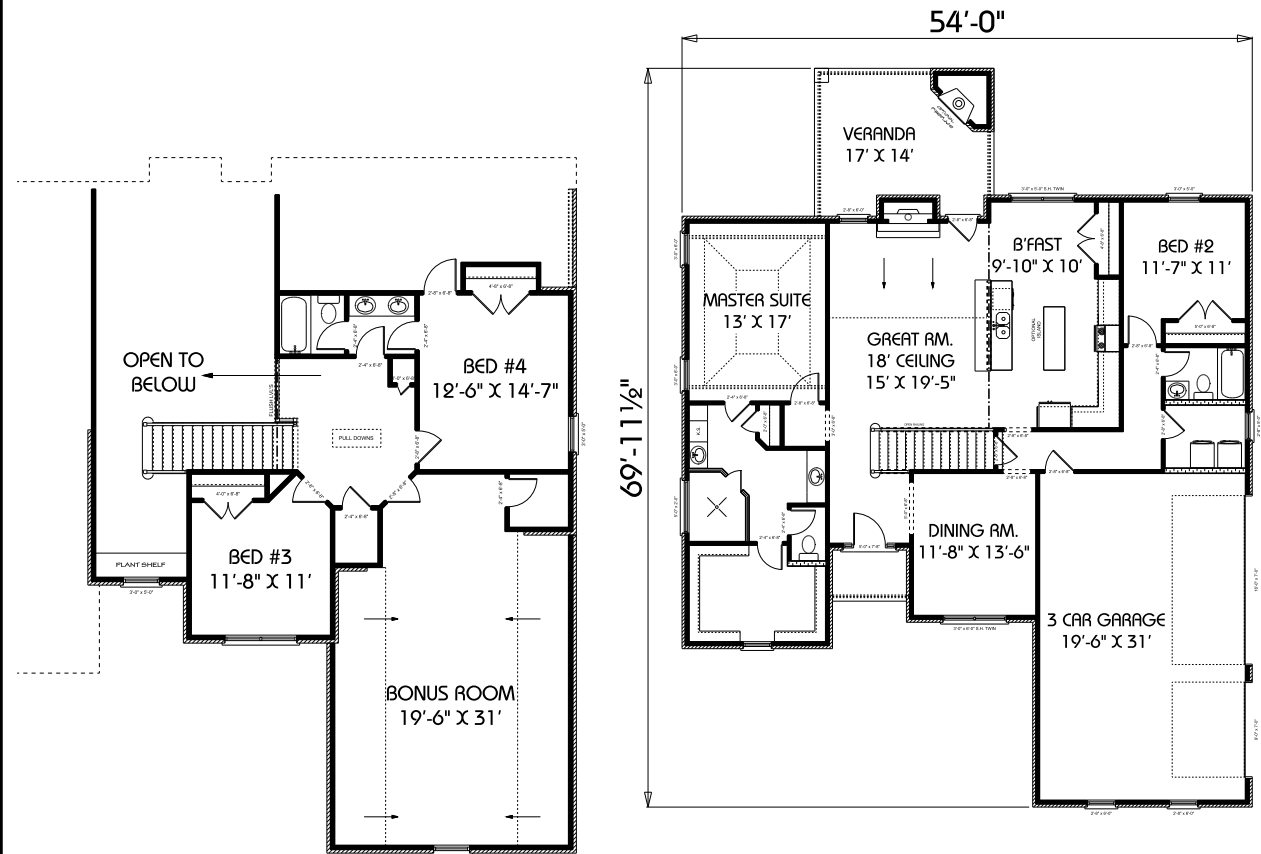

# The Nevaeh

#4733 THE NEVAEH

HEATED LOWER = 1832  
 HEATED UPPER = 1224  
 TOTAL HEATED AREA = 3056