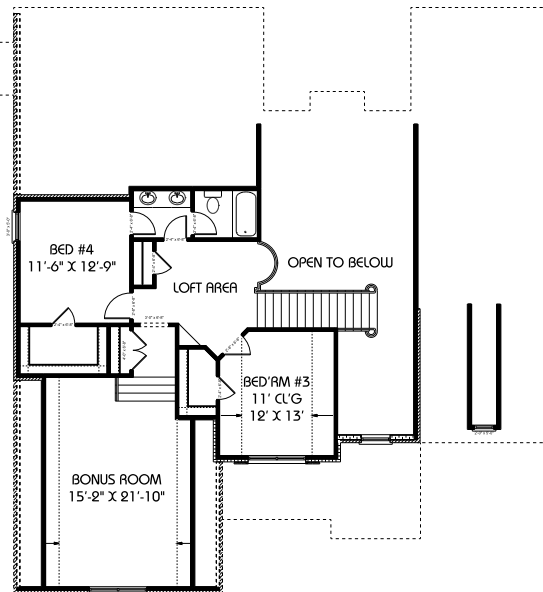

The Alexander

PLAN #4201 - A

HEATED LOWER = 2192
 HEATED UPPER = 640
 BONUS ROOM = 480
 TOTAL HEATED AREA = 3312