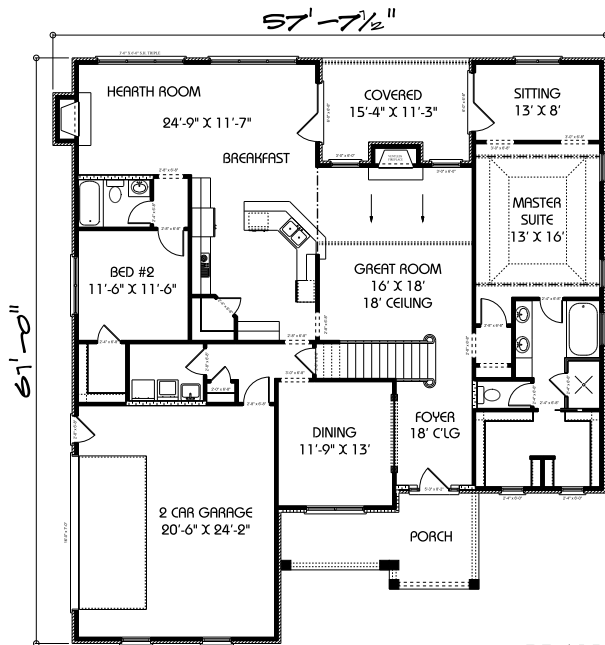

The Alexander

PLAN #4201 - A

HEATED LOWER = 2192
 HEATED UPPER = 640
 BONUS ROOM = 480
 TOTAL HEATED AREA = 3312