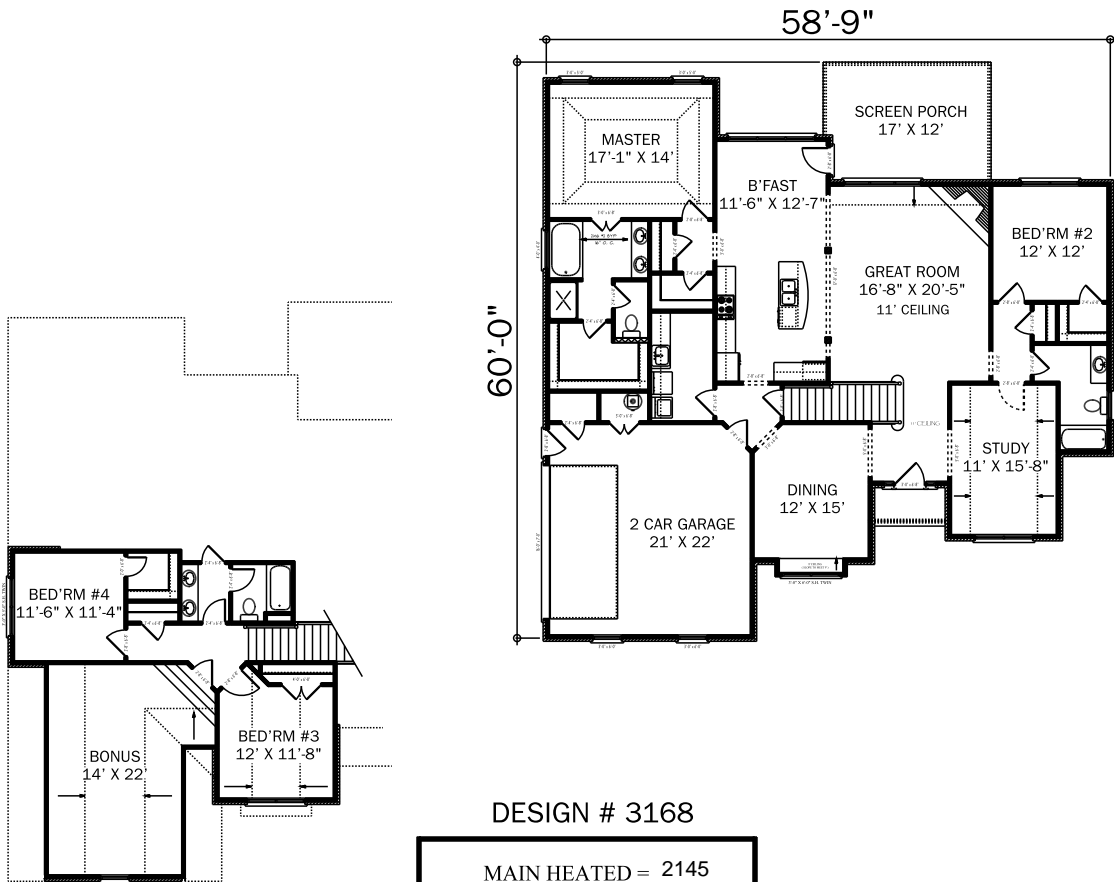

The Isabel

DESIGN # 3168

MAIN HEATED = 2145
 UPPER HEATED = 520
 BONUS ROOM = 462
 TOTAL HEATED = 3127

DIMENSIONS AND SQUARE FEET ARE APPROXIMATE