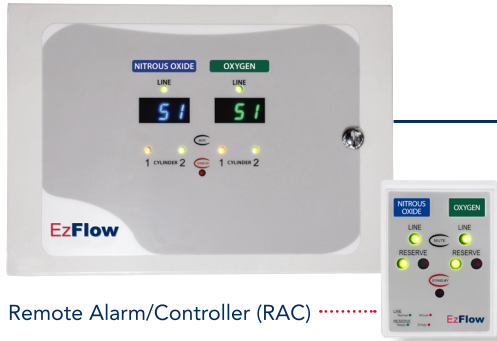

EzFlow

**UNITED
EQUIPMENT**
SALES CONSULT

DENTAL AUTOMATIC MANIFOLD

- Utilizes medical grade sensors to give you the accuracy every dental office requires
- Sensors automatically detect cylinder pressures... no manual reset required
- Highly visible LED displays clearly show gas pressures and cylinder status

**THE INDUSTRY'S FIRST
FULLY DIGITAL AUTOMATIC DENTAL MANIFOLD**

NITROUS / OXYGEN EQUIPMENT LAYOUT

UTILITY ROOM

Remote Alarm/Controller (RAC)

OPERATORIES (Provided by Others)

Optional Valve Box