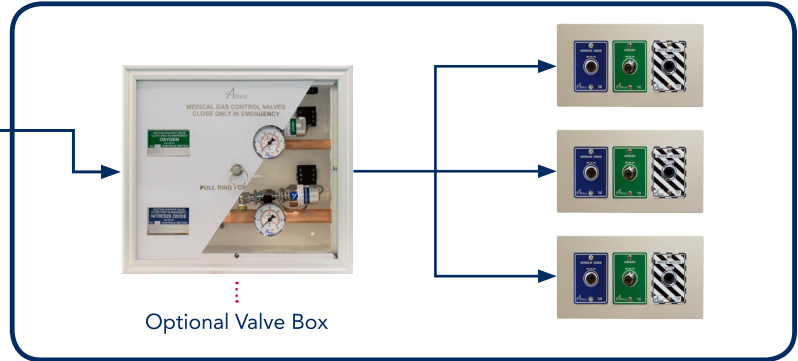

EzFlow

**UNITED
EQUIPMENT**
SALES CONSULT

DENTAL AUTOMATIC MANIFOLD

- Utilizes medical grade sensors to give you the accuracy every dental office requires
- Sensors automatically detect cylinder pressures... no manual reset required
- Highly visible LED displays clearly show gas pressures and cylinder status

**THE INDUSTRY'S FIRST
FULLY DIGITAL AUTOMATIC DENTAL MANIFOLD**

NITROUS / OXYGEN EQUIPMENT LAYOUT

UTILITY ROOM

Remote Alarm/Controller (RAC)

OPERATORIES (Provided by Others)

Optional Valve Box