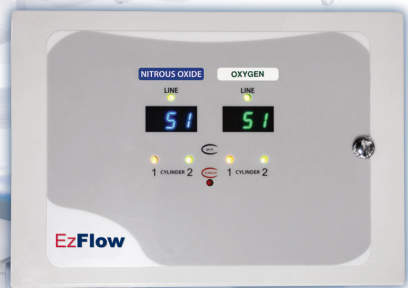

NEW

EzFlow

**UNITED
EQUIPMENT**
SALES CONSULT

DENTAL AUTOMATIC MANIFOLD

- Utilizes medical grade sensors to give you the accuracy every dental office requires
- Sensors automatically detect cylinder pressures... no manual reset required
- Highly visible LED displays clearly show gas pressures and cylinder status

**THE INDUSTRY'S FIRST
FULLY DIGITAL AUTOMATIC DENTAL MANIFOLD**

ONLY APPROVED DIGITAL DENTAL MANIFOLD IN CANADA!

NITROUS / OXYGEN EQUIPMENT LAYOUT

UTILITY ROOM

Remote Alarm/Controller (RAC)

OPERATORIES (Provided by Others)