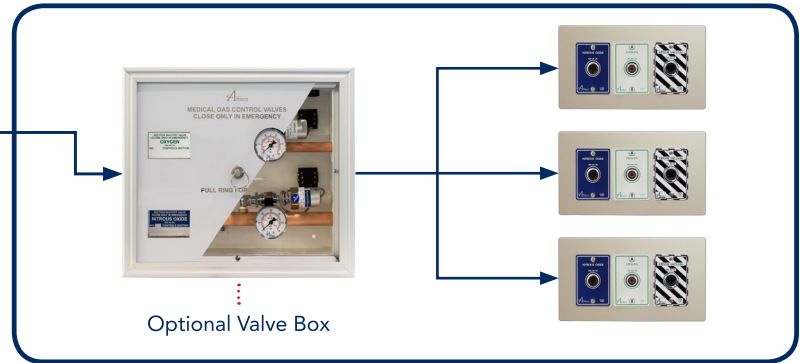

NEW

EzFlow

**UNITED
EQUIPMENT**
SALES CONSULT

DENTAL AUTOMATIC MANIFOLD

- Utilizes medical grade sensors to give you the accuracy every dental office requires
- Sensors automatically detect cylinder pressures... no manual reset required
- Highly visible LED displays clearly show gas pressures and cylinder status

**THE INDUSTRY'S FIRST
FULLY DIGITAL AUTOMATIC DENTAL MANIFOLD**

ONLY APPROVED DIGITAL DENTAL MANIFOLD IN CANADA!

NITROUS / OXYGEN EQUIPMENT LAYOUT

UTILITY ROOM

Remote Alarm/Controller (RAC)

OPERATORIES (Provided by Others)

Optional Valve Box