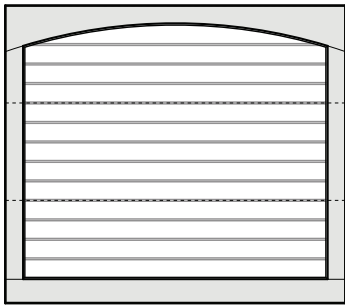

San Fernando