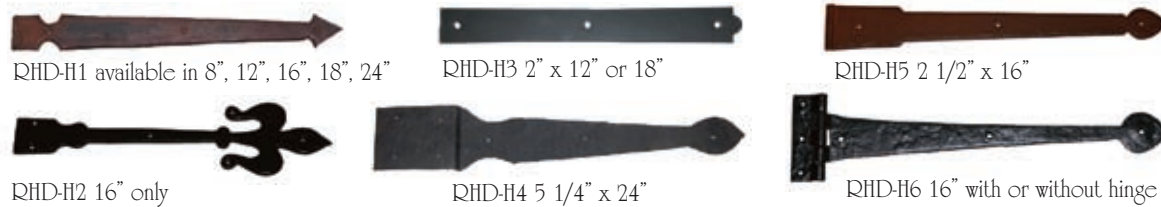

San Fernando

Pamplona

San Simone

Ayamonte

Ayamonte-RHD246

Serratina-RHD251

San Simone (with added speakeasy grills)-RHD275

Add Decorative Hardware To Your Door

Clavos

Almeria (modified)-RHD284

All dimensions are nominal and for illustrative purposes only.

Hinges

Need a Gate?

RHD913

Door Pulls

Speakeasy Grills