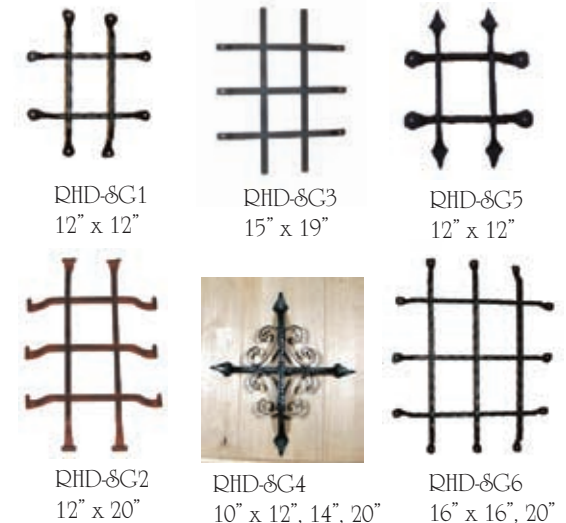

Clavos

Almeria (modified)-RHD284

All dimensions are nominal and for illustrative purposes only.

Hinges

Need a Gate?

RHD913

Door Pulls

Speakeasy Grills