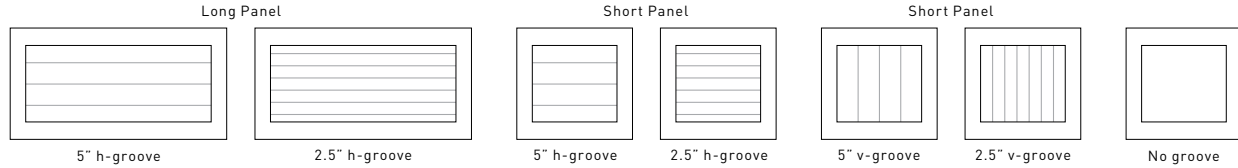

168 / Smoked Windows / Pure White

163 / Smoked Windows / Iron Glimmer

163 H-Groove Long Panel / Smoked Windows / True Bi-Directional Ash Wood Grain Steel

183 V-Groove / Clear Windows / True Bi-Directional Ash Wood Grain Steel

**GET YOUR
GROOVE ON!**

True Bi-Directional Walnut Wood Grain Steel

GROOVED PANEL STYLES

24 Gauge Steel (Available in 2.5" (64) or 5" (127) groove spacing)

(See all available panel styles online.)

COLORS

STEEL PAINT COLORS