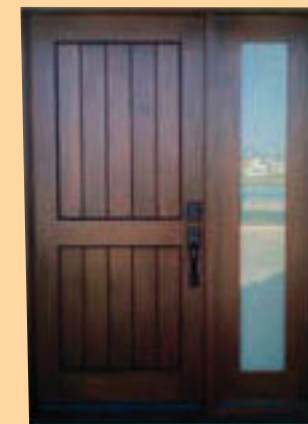

Specifications and Profiles

www.ranchhousedoors.com

Our Laminated Veneer Lumber (LVL) rails and stiles provide an engineered inner core for superior strength protecting against bowing and warping.

General Information ~

- door thickness 1 3/4" - 2 1/4"
- double doweled rails and stiles
- panels over 12" wide will be edge glued
- mullions from 1 1/4" to 2" thick
- radius arches are edge glued
- all doors built with mortise and tenon deep plow construction
- dutch doors available
- lumber is kiln dried to 8 - 12 %
- drawings and estimates must be signed prior to construction
- in stock lumber include - cedar, VGDF, african mahogany, and hemlock with over 400 species available for custom orders
- top rail height 5 1/2" including std edge detail
- stile widths 5 1/4" including std edge detail
- bottom rail height 7 1/4" including std edge detail
- standard one year warranty applies - please obtain a warranty from Ranch House® Doors for details and finishing instructions