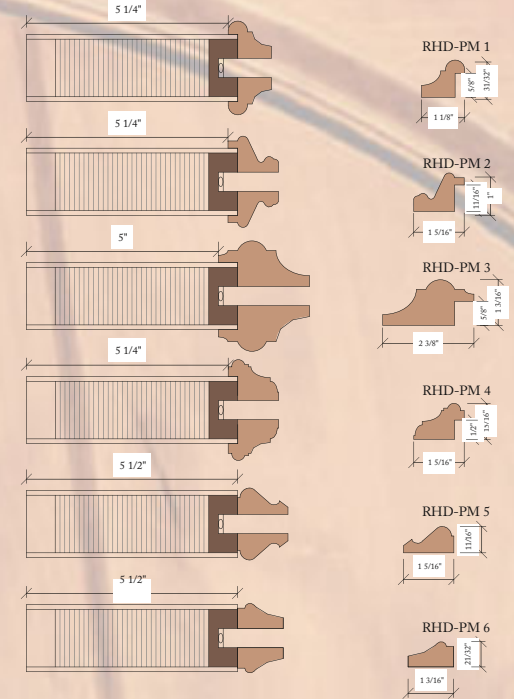

## General Information ~

- door thickness 1 3/4" - 2 1/4"
- double doweled rails and stiles
- panels over 12" wide will be edge glued
- mullions from 1 1/4" to 2" thick
- radius arches are edge glued
- all doors built with mortise and tenon deep plow construction
- dutch doors available
- lumber is kiln dried to 8 - 12 %
- drawings and estimates must be signed prior to construction
- in stock lumber include - cedar, VGDF, african mahogany, and hemlock with over 400 species available for custom orders
- top rail height 5 1/2" including std edge detail
- stile widths 5 1/4" including std edge detail
- bottom rail height 7 1/4" including std edge detail
- standard one year warranty applies - please obtain a warranty from Ranch House® Doors for details and finishing instructions

COPE EDGE WITH RHD-RP 1 RAISED PANEL

SQUARE EDGE WITH RHD-PM1 PANEL MOULDING AND RHD-RP3 RAISED PANEL

STANDARD EDGE DETAIL

RAISED PANEL

RECESSED PANEL

PANEL MOULDING

RHD6103

RHD6122