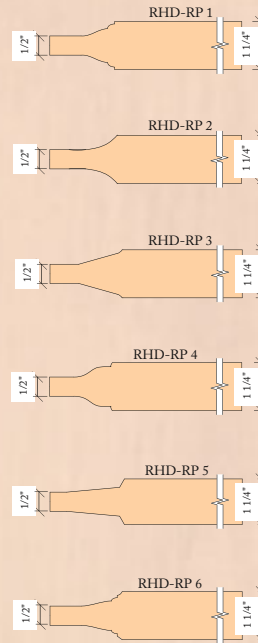

## General Information ~

- door thickness 1 3/4" - 2 1/4"
- double doweled rails and stiles
- panels over 12" wide will be edge glued
- mullions from 1 1/4" to 2" thick
- radius arches are edge glued
- all doors built with mortise and tenon deep plow construction
- dutch doors available
- lumber is kiln dried to 8 - 12 %
- drawings and estimates must be signed prior to construction
- in stock lumber include - cedar, VGDF, african mahogany, and hemlock with over 400 species available for custom orders
- top rail height 5 1/2" including std edge detail
- stile widths 5 1/4" including std edge detail
- bottom rail height 7 1/4" including std edge detail
- standard one year warranty applies - please obtain a warranty from Ranch House® Doors for details and finishing instructions

COPE EDGE WITH RHD-RP 1 RAISED PANEL

SQUARE EDGE WITH RHD-PM1 PANEL MOULDING AND RHD-RP3 RAISED PANEL

STANDARD EDGE DETAIL

RAISED PANEL

RECESSED PANEL

PANEL MOULDING

RHD6103

RHD6122