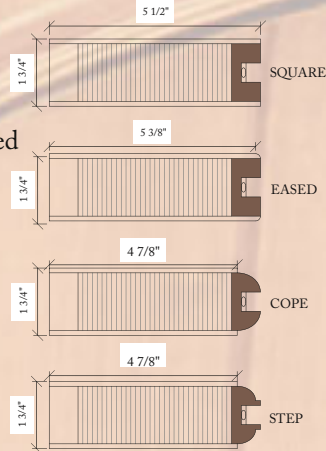

Specifications and Profiles

www.ranchhousedoors.com

Our Laminated Veneer Lumber (LVL) rails and stiles provide an engineered inner core for superior strength protecting against bowing and warping.

General Information ~

- door thickness 1 3/4" - 2 1/4"
- double doweled rails and stiles
- panels over 12" wide will be edge glued
- mullions from 1 1/4" to 2" thick
- radius arches are edge glued
- all doors built with mortise and tenon deep plow construction
- dutch doors available
- lumber is kiln dried to 8 - 12 %
- drawings and estimates must be signed prior to construction
- in stock lumber include - cedar, VGDF, african mahogany, and hemlock with over 400 species available for custom orders
- top rail height 5 1/2" including std edge detail
- stile widths 5 1/4" including std edge detail
- bottom rail height 7 1/4" including std edge detail
- standard one year warranty applies - please obtain a warranty from Ranch House® Doors for details and finishing instructions

STANDARD EDGE DETAIL