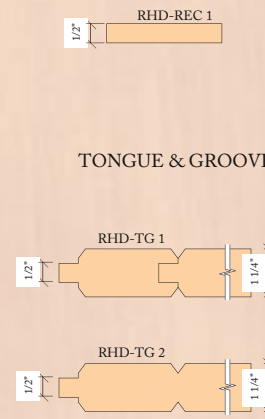

# Specifications and Profiles

www.ranchhousedoors.com

Our Laminated Veneer Lumber (LVL) rails and stiles provide an engineered inner core for superior strength protecting against bowing and warping.

## General Information ~

- door thickness 1 3/4" - 2 1/4"
- double doweled rails and stiles
- panels over 12" wide will be edge glued
- mullions from 1 1/4" to 2" thick
- radius arches are edge glued
- all doors built with mortise and tenon deep plow construction
- dutch doors available
- lumber is kiln dried to 8 - 12 %
- drawings and estimates must be signed prior to construction
- in stock lumber include - cedar, VGDF, african mahogany, and hemlock with over 400 species available for custom orders
- top rail height 5 1/2" including std edge detail
- stile widths 5 1/4" including std edge detail
- bottom rail height 7 1/4" including std edge detail
- standard one year warranty applies - please obtain a warranty from Ranch House® Doors for details and finishing instructions

COPE EDGE WITH RHD-RP 1 RAISED PANEL

SQUARE EDGE WITH RHD-PM1 PANEL MOULDING AND RHD-RP3 RAISED PANEL

STANDARD EDGE DETAIL

RAISED PANEL

RECESSED PANEL

PANEL MOULDING

RHD6103

RHD6122