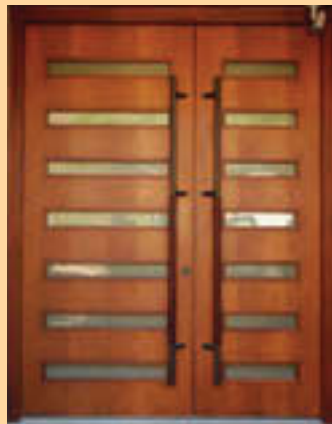

Specifications and Profiles

www.ranchhousedoors.com

Our Laminated Veneer Lumber (LVL) rails and stiles provide an engineered inner core for superior strength protecting against bowing and warping.

General Information ~

- door thickness 1 3/4" - 2 1/4"
- double doweled rails and stiles
- panels over 12" wide will be edge glued
- mullions from 1 1/4" to 2" thick
- radius arches are edge glued
- all doors built with mortise and tenon deep plow construction
- dutch doors available
- lumber is kiln dried to 8 - 12 %
- drawings and estimates must be signed prior to construction
- in stock lumber include - cedar, VGDF, african mahogany, and hemlock with over 400 species available for custom orders
- top rail height 5 1/2" including std edge detail
- stile widths 5 1/4" including std edge detail
- bottom rail height 7 1/4" including std edge detail
- standard one year warranty applies - please obtain a warranty from Ranch House® Doors for details and finishing instructions