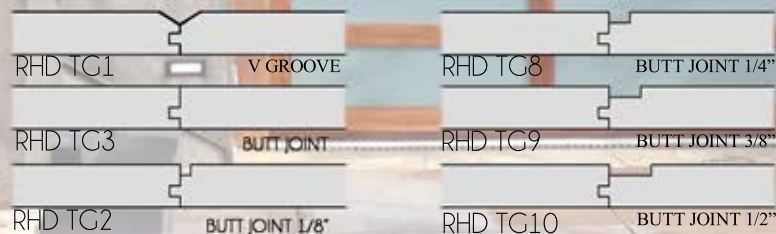

TONGUE & GROOVE OPTIONS

CHANNEL OPTIONS

- Stainless, 3" wide; see RHD-711
- Aluminum, 2" wide; see RHD-721

FRAME SPECIFICATIONS

Custom Ranch House Doors are built with a four layer construction method

- Face and Overlay Materials vary
- 1 3/32" hem fir frame FJ
- 1 3/32" polystyrene insulation
- 1/4" luan plywood front & back

GLASS OPTIONS

- White Lami: see RHD- 707
- Matlux
- Greylight Tint: see RHD-467
- Clear DSB ; tempered: see RHD-704
- 1/2" Cross Reed: see RHD-715

Special order glass available upon request

GLASS CONFIGURATION OPTIONS

Single -Option Not Available for Double Doors

Double.

Triple

Quad

*Numerous other glass configurations are available