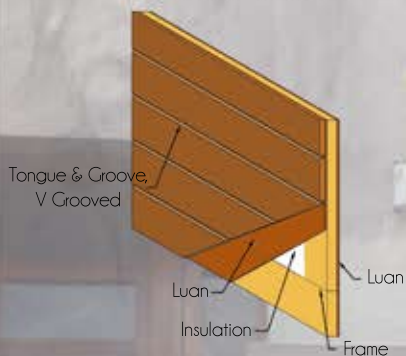

FLUSH T&G

- 4 layer construction
- Thickness: 2 5/16" ±
- T&G options: see below
- Species type
- Available options:
  - -See glass types & formations
  - -See channel options
  - -See Wood Species