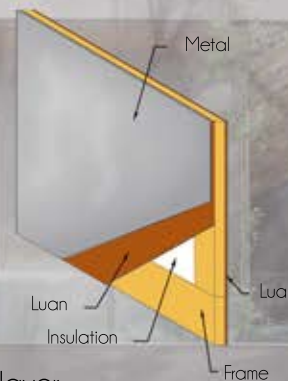

STAINLESS

- 4 layer
- Thickness: 1 3/4" ±
- Face:
  - -20 guage brush #4 (Standard)
- Available options:
  - -See glass options
  - -Copper face

WOOD SPECIES OPTIONS

- Western Red Cedar
- African Mahogany
- IPE
- Other species available upon requests