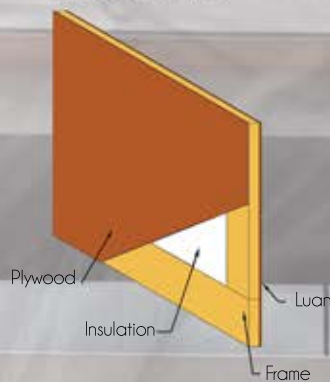

## FULL VIEW/PROGRESSIVE

- 4 layer construction
- Thickness: 2 5/16" ±
- Interior option: Square
- Cedar face: Standard
- White Lami glass: Standard
- Available options:
  - See wood species
  - See glass types

## FLUSH T&G

- 4 layer construction
- Thickness: 2 5/16" ±
- T&G options: see below
- Species type
- Available options:
  - See glass types & formations
  - See channel options
  - See Wood Species

## FLUSH PLY

- 3 layer construction
- Luan 1/4" Face; Standard
- Thickness: 1 5/8" ±
- Available Plywoods:
  - Meranti
  - Ribbon Ply
  - Mahogany
- Available options:
  - See glass types & formations
  - See channel options