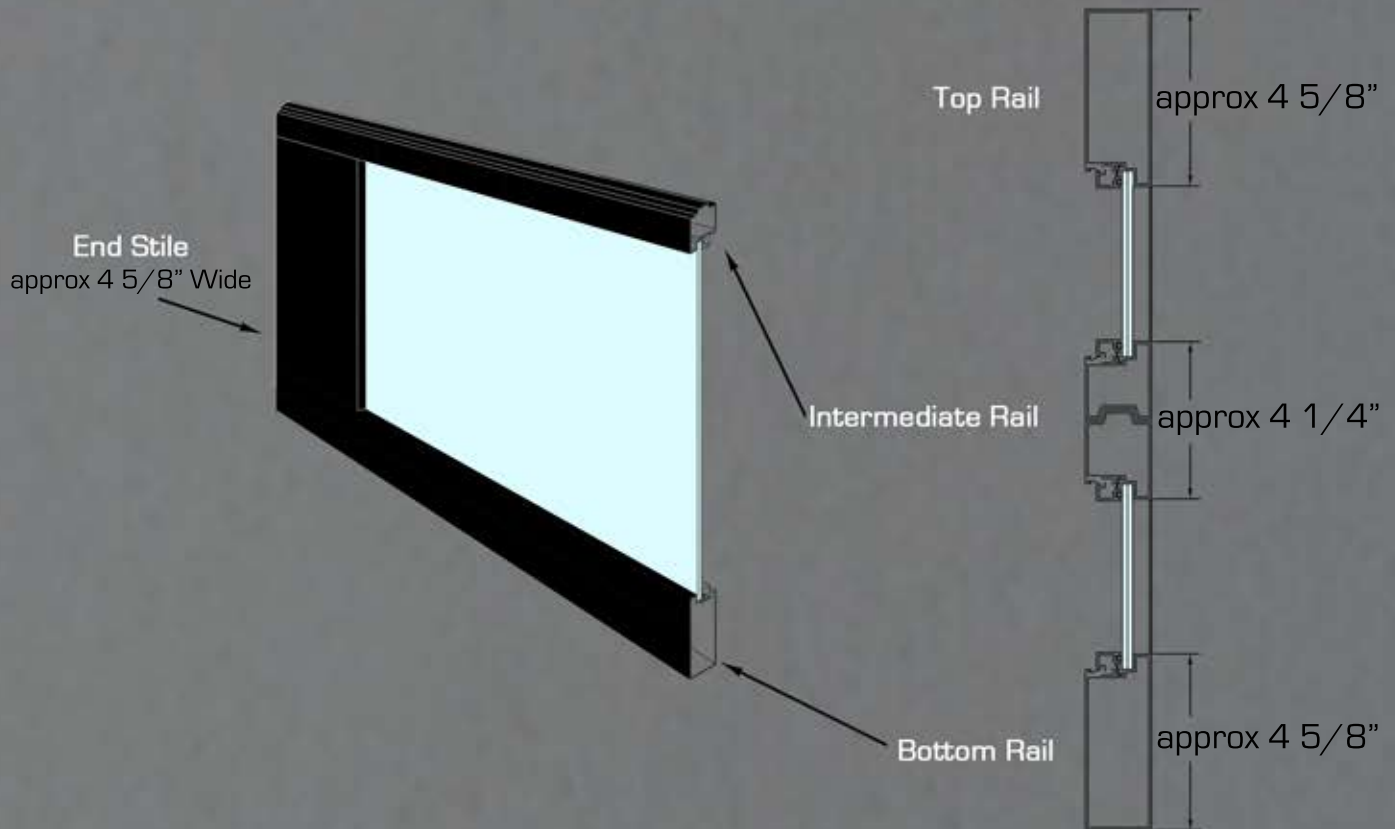

The perfect choice for architectural applications that require open visibility, bright light and a contemporary design. The aluminum full view series doors can be used as a standard exterior garage door, as an interior "partition" or even as a versatile patio door to seamlessly merge indoor and outdoor spaces. Well-suited for restaurants, service stations, car dealerships, fire stations and trendy commercial retail and office spaces with a distinct architectural appearance.

SPECIFICATIONS

| | |
|-----------------------|--|
| Panel Design: | Recessed laminated-glass |
| Material Reinforcing: | 6063-T6 extruded aluminum alloy with integral design for maximum structural integrity |
| Thickness | 1 3/4" |
| Options | An endless variety of options are available to customize your door to your design and job requirements |
| Glass | Standard WHITE & BLACK; others available upon special orders |