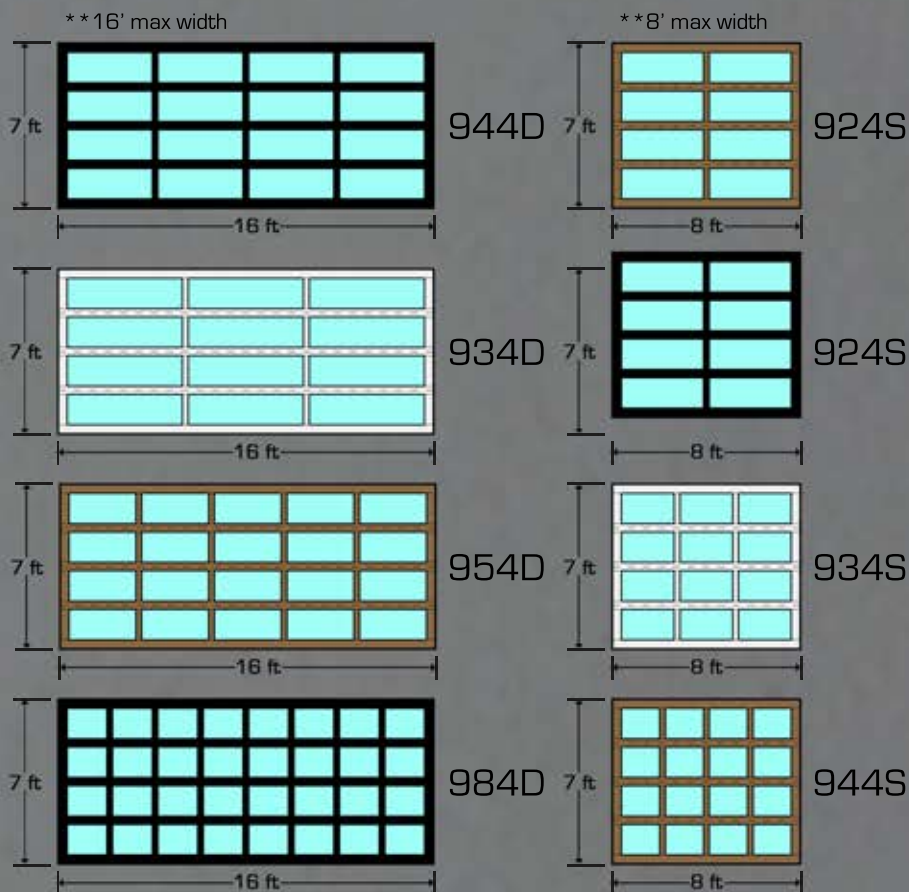

Our RHD aluminum full view line of contemporary glass and aluminum garage doors offers a variety of window and panel options to suit your taste. Choose from our wide selection of aluminum frame finishes and glass options to complete the package. Bring a sleek, cutting-edge look to the exterior of your home with an RHD aluminum full view glass garage door.

We offer a wide range of viewing options from clear, black & white-laminated glass to find just the right viewing option for your RHD aluminum full view door. We will work with you, your architect or your contractor to find just the right look for your home.

The perfect choice for architectural applications that require open visibility, bright light and a contemporary design. The aluminum full view series doors can be used as a standard exterior garage door, as an interior "partition" or even as a versatile patio door to seamlessly merge indoor and outdoor spaces. Well-suited for restaurants, service stations, car dealerships, fire stations and trendy commercial retail and office spaces with a distinct architectural appearance.

Design & Finish Options

**** RHD aluminum full view comes with a variety of options to address your building requirements. Along with a variety of finishing options and glazing materials, RHD aluminum full view doors can be designed with additional stiles or custom section arrangements, creating a unique look with design flexibility.