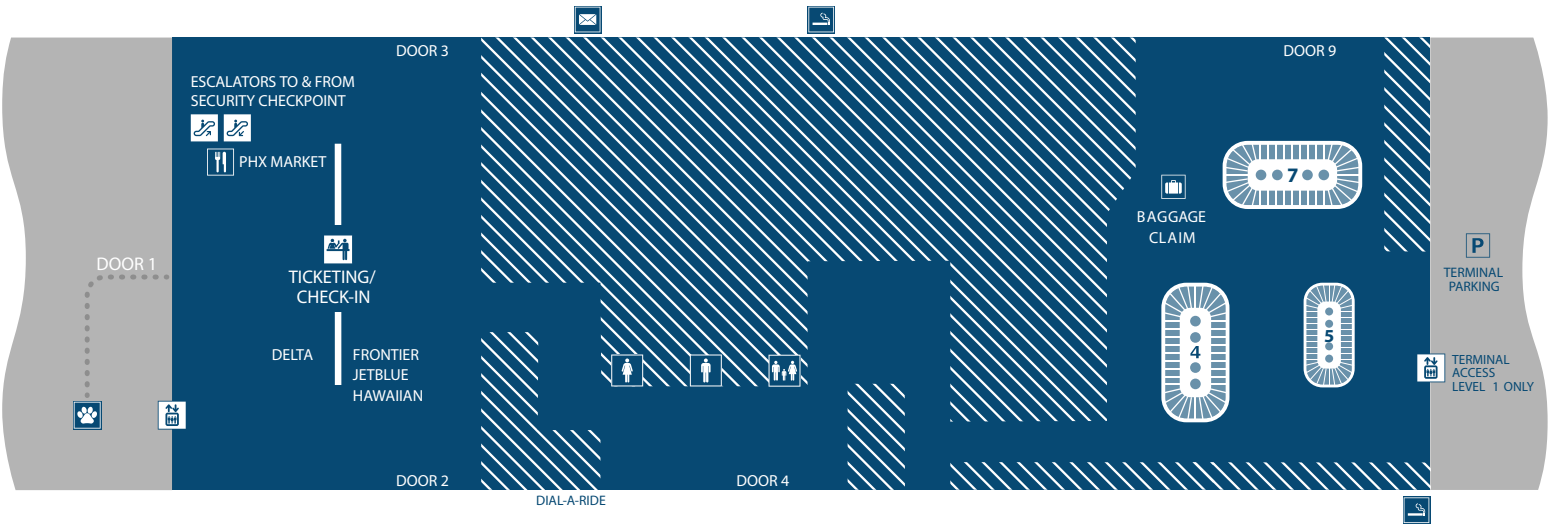

TERMINAL 3

LEVEL 1, TICKETING/CHECK-IN & BAGGAGE CLAIM

TAXIS

INTER-CITY

COURTESY

RENTAL CAR SHUTTLE

NORTH CURB ▶

◀ SOUTH CURB

RIDE SHARE

PREARRANGED

VAN SERVICE

CHARTER

TERMINAL MODERNIZATION PROJECT UNDERWAY

FREE WIFI IN ALL AIRPORT TERMINALS

BOARD THE PHX SKY TRAIN ON LEVEL 4 TO ACCESS TERMINAL 4, EAST ECONOMY PARKING OR VALLEY METRO RAIL USE WALKWAY TO ACCESS TERMINAL 2

- ANIMAL RELIEF AREA
- BAGGAGE CLAIM
- DESIGNATED SMOKING AREA
- MAILBOX
- MEN'S RESTROOM
- PARKING
- TICKETING/CHEC K-IN
- WOMEN'S RESTROOM
- ELEVATOR
- ESCALATOR, DOWN
- ESCALATOR, UP
- UNDER CONSTRUCTION