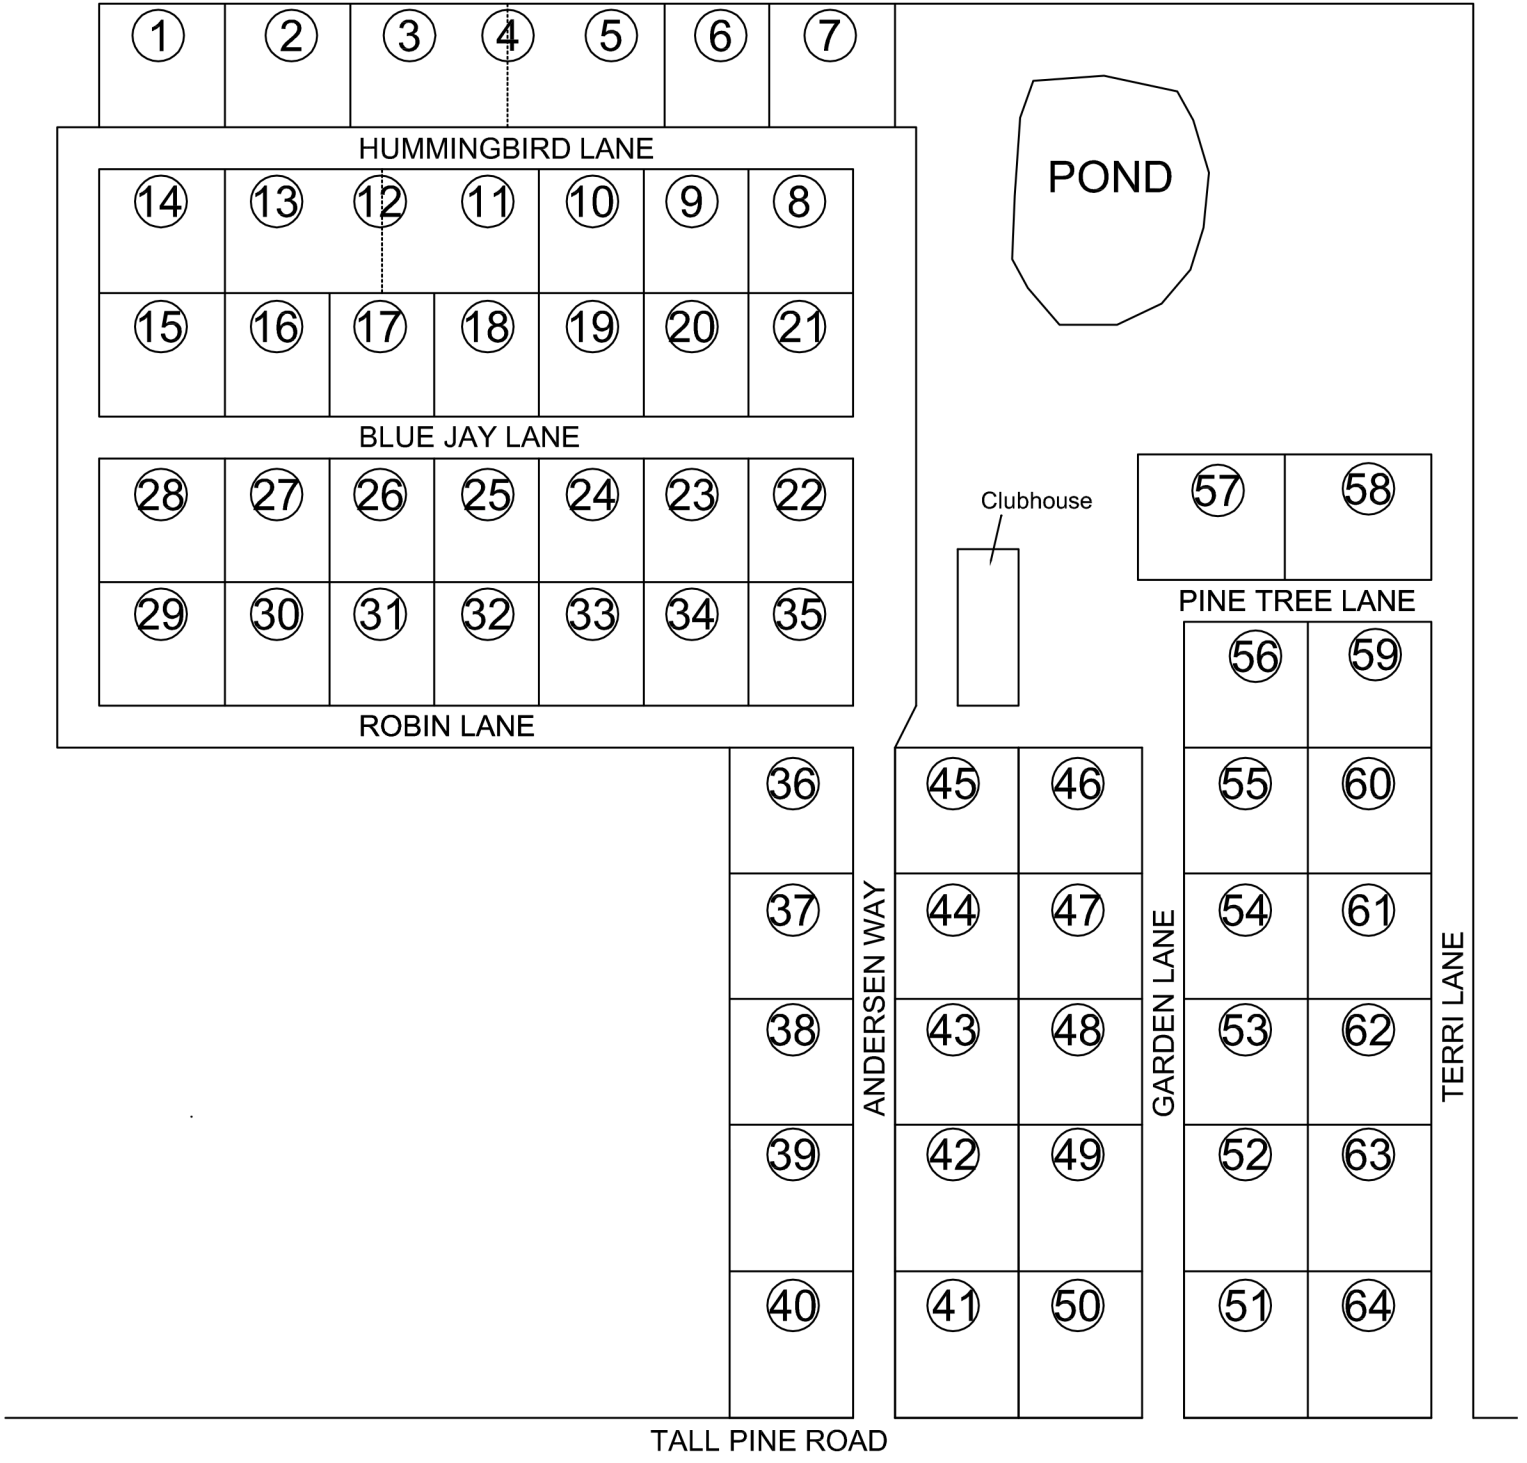

TALL PINES RV RESORT

(rev. 7-5-17)

28TH ST.

TALL PINE ROAD