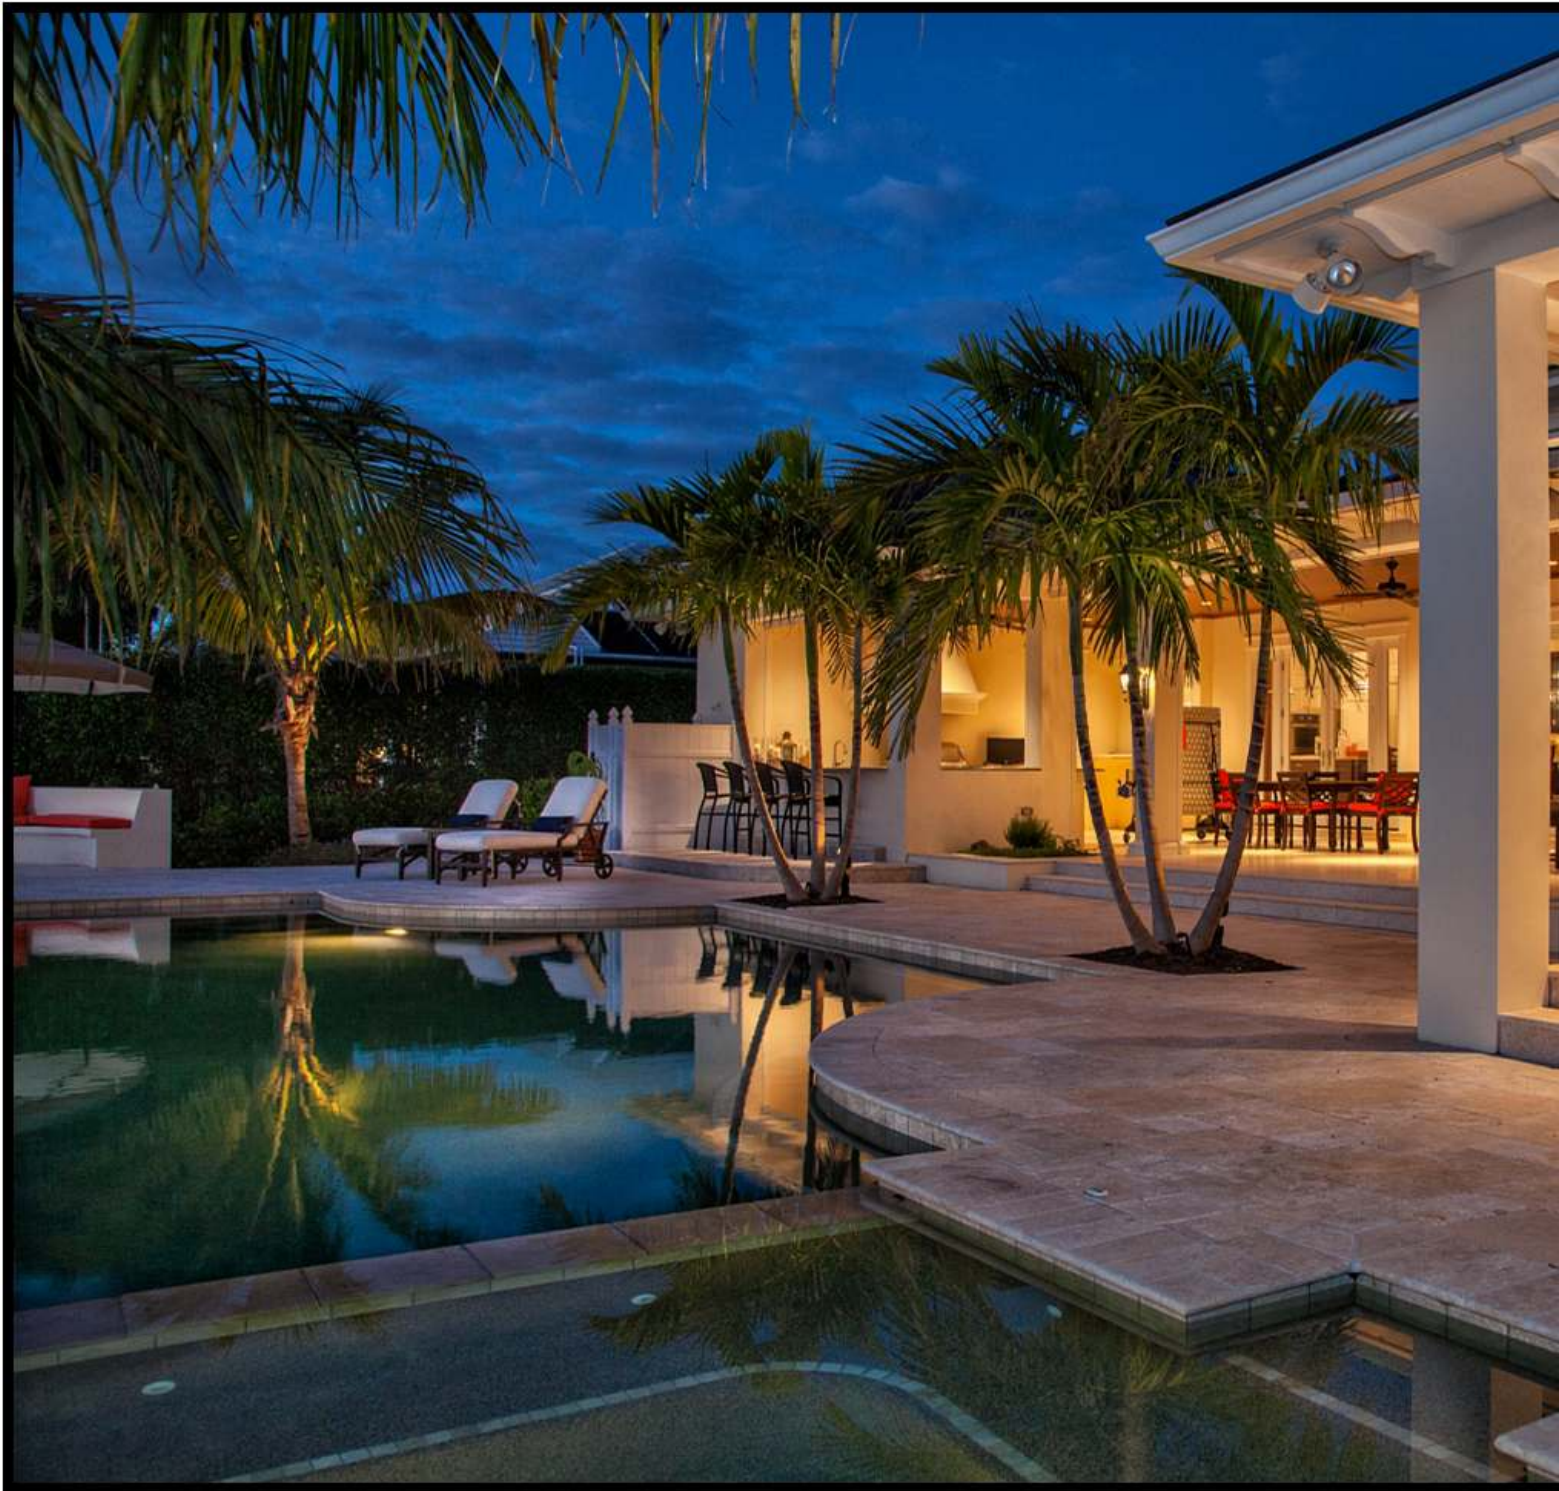

Mitchell E. Miller
Village Architects AIA, Inc.
www.village-architects.com

Joy P. Ross Interior Design
561-818-7002
joypross@hotmail.com