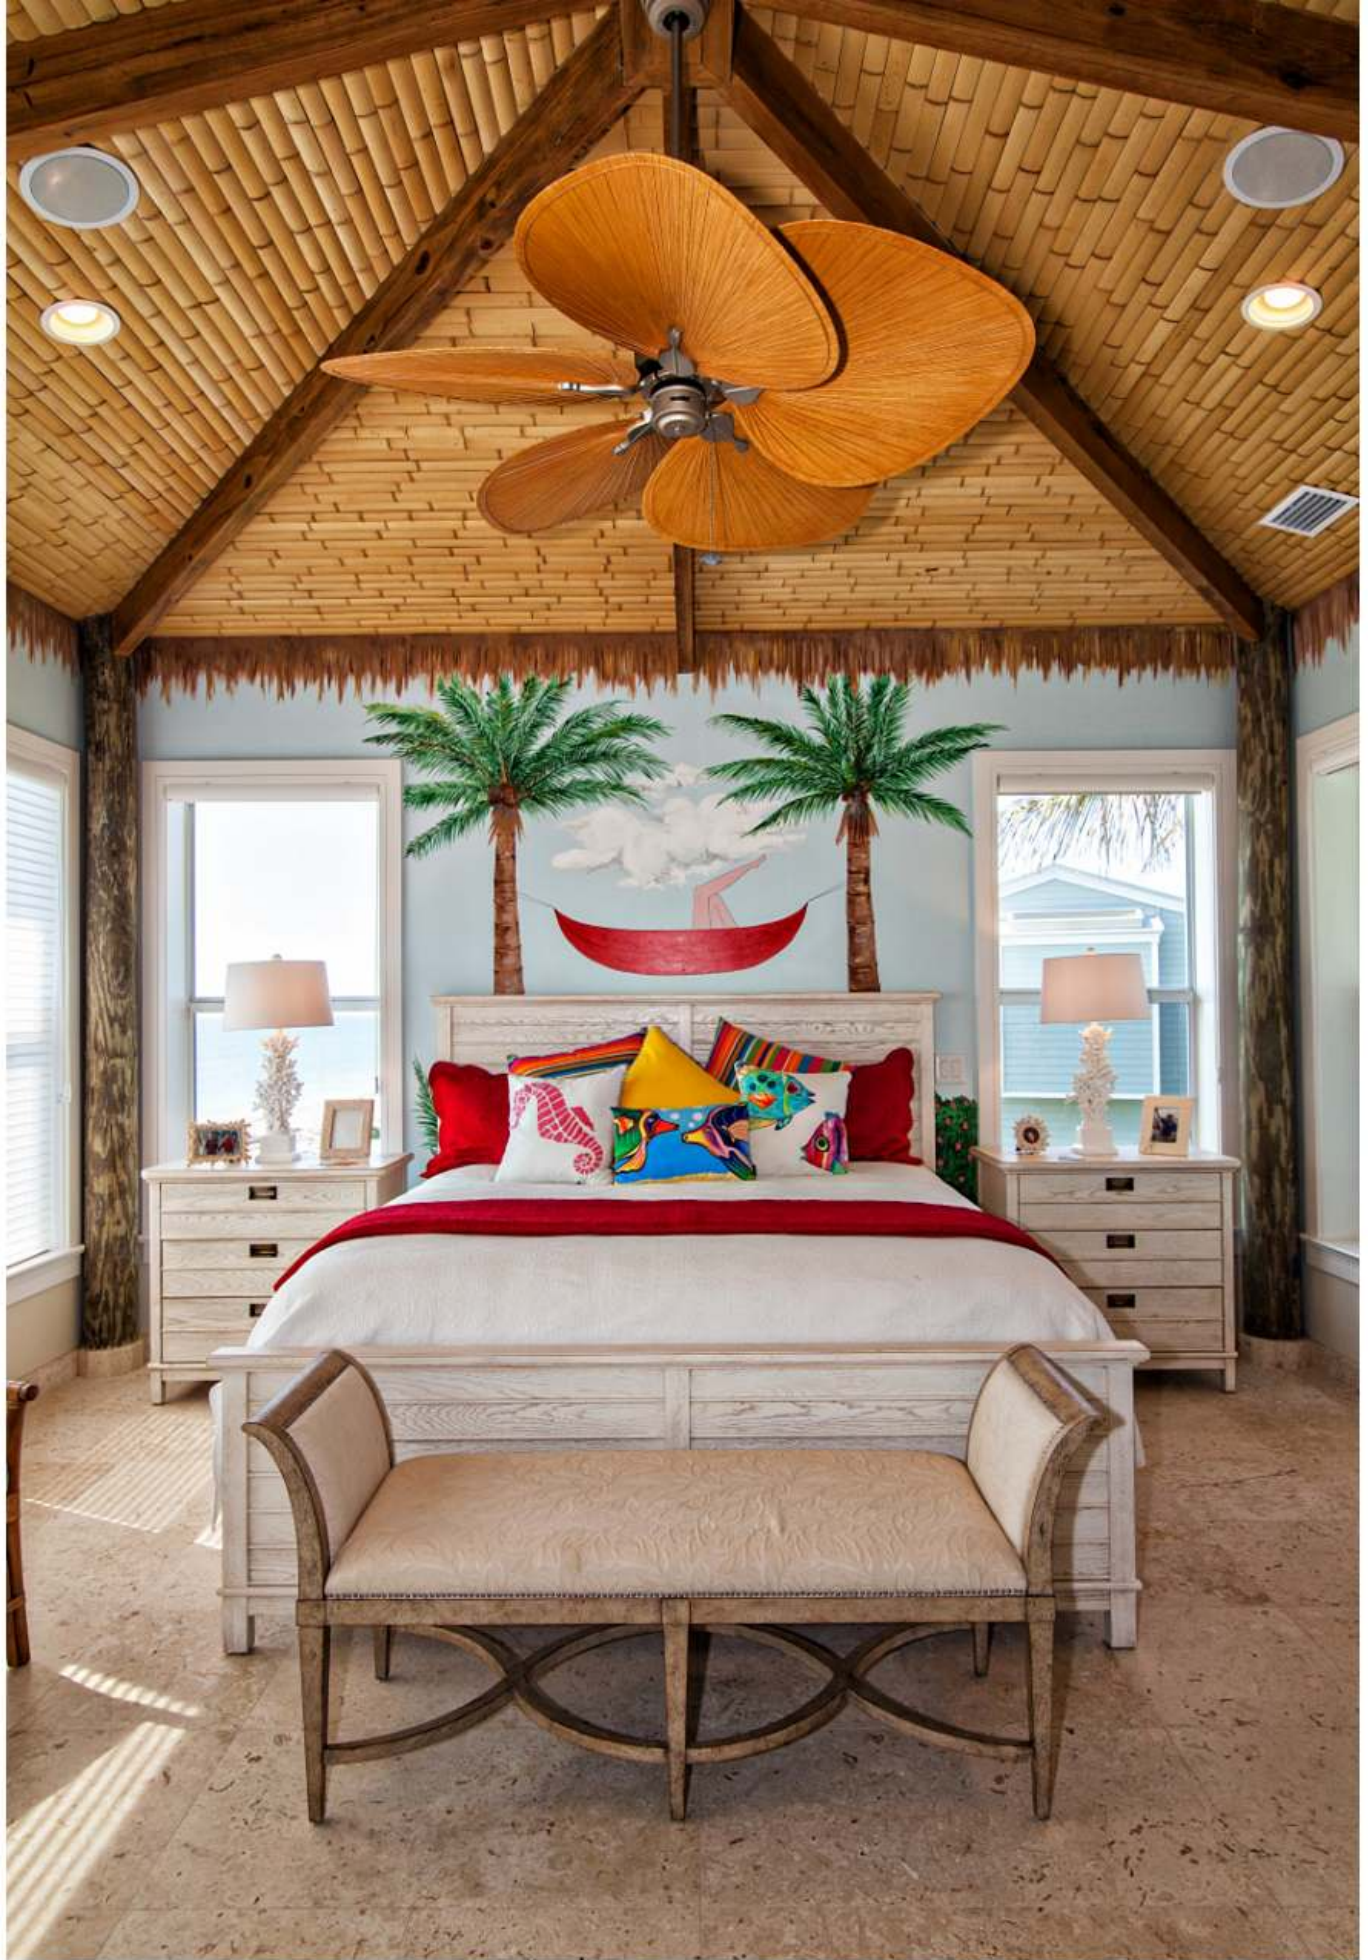

Emil LaViola Custom Homes