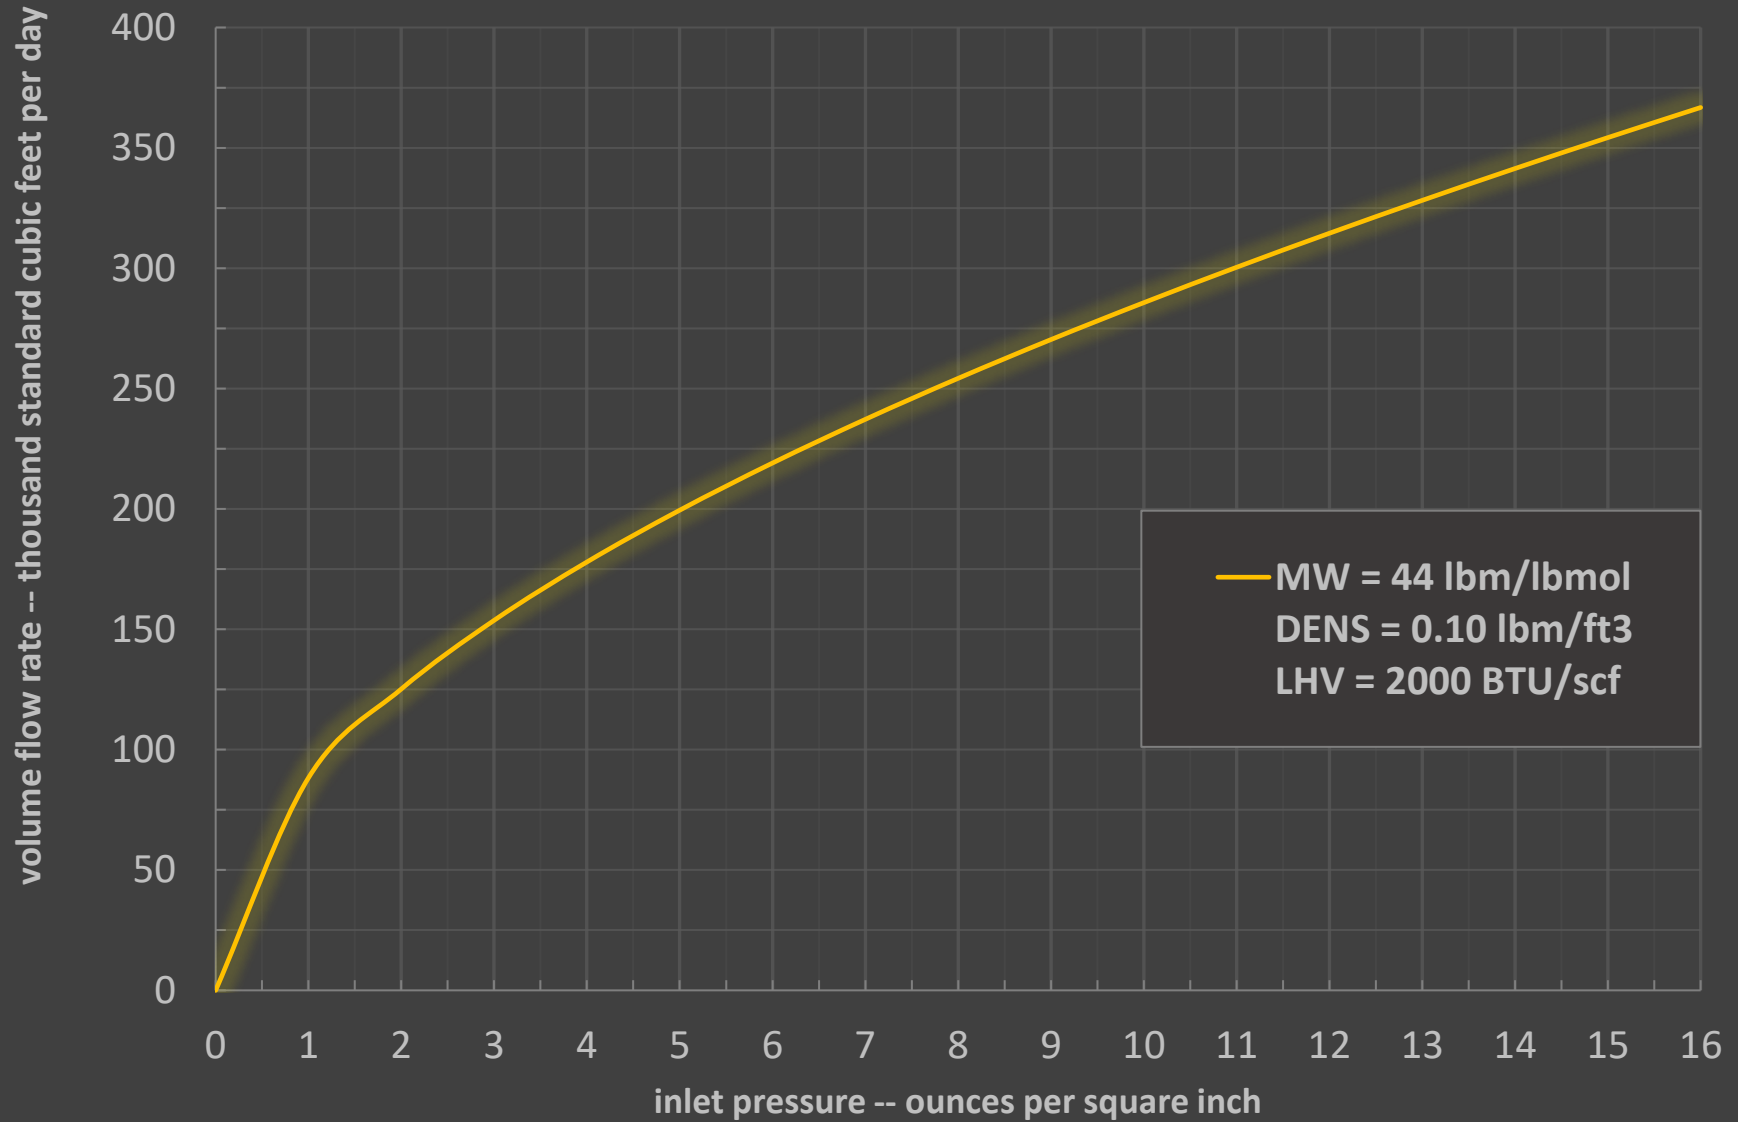

Beast 3200 Typical Oil Tank Vapor (w/air)

Flow Capacity (MCFD) vs Inlet Pressure (oz/in²)

Beast 3200 Typical Production Gas Flow Capacity (MCFD) vs Inlet Pressure (lb/in²)