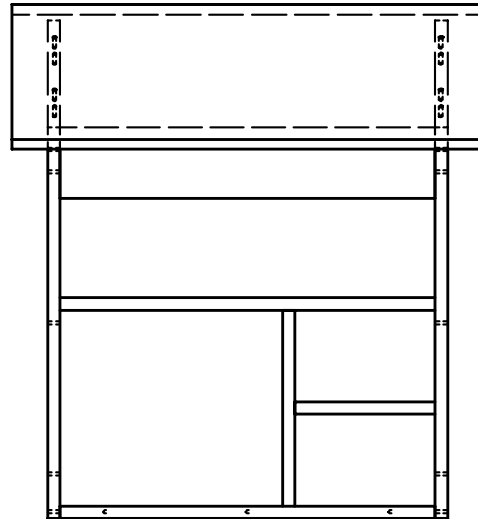

LITTLE FREE PANTRY
BACK ISO PERSPECTIVE

LITTLE FREE PANTRY
TOP VIEW

LITTLE FREE PANTRY
FRONT ISO PERSPECTIVE

LITTLE FREE PANTRY
FRONT ELEVATION

LITTLE FREE PANTRY
RIGHT SIDE ELEVATION

| | | | | | | | |
|--------------------------------------|-------------------------|--|-----------|----------------------------------|-----------------|---|--|
| CLIENT: LITTLE FREE PANTRY | | PRODUCT (N.T.S.): LITTLE FREE PANTRY | | DWG NAME: SHOP DRAWING | | NOTE: ALL CONTENT HERE ARE THE PROPERTY OF SYMPATECO INC. ANY REPRODUCTION, COPY OR ABSTRACT OF SAID DOCUMENTS WITHOUT WRITTEN PERMISSION WILL BE PROSECUTION IN ACCORDANCE WITH COPYRIGHT LAWS. | SYMPATECO 11625 I STREET OMAHA, NE 68137 1-800-652-1923 |
| DESIGNER: | ENGINEER: ADM | DATE: 6/6/2017 | REV DATE: | DRAWN BY: ADM | PAGE: 1 of 1 | | |