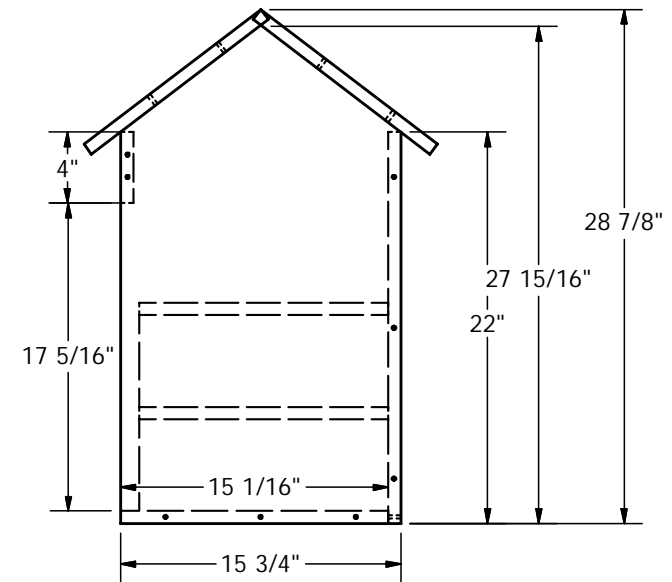

LITTLE FREE PANTRY
BACK ISO PERSPECTIVE

LITTLE FREE PANTRY
TOP VIEW

LITTLE FREE PANTRY
FRONT ISO PERSPECTIVE

LITTLE FREE PANTRY
FRONT ELEVATION

LITTLE FREE PANTRY
RIGHT SIDE ELEVATION

| | | | | | | | |
|--------------------------------------|-------------------------|--|-----------|----------------------------------|-----------------|---|--|
| CLIENT: LITTLE FREE PANTRY | | PRODUCT (N.T.S.): LITTLE FREE PANTRY | | DWG NAME: SHOP DRAWING | | NOTE: ALL CONTENT HERE ARE THE PROPERTY OF SYMPATECO INC. ANY REPRODUCTION, COPY OR ABSTRACT OF SAID DOCUMENTS WITHOUT WRITTEN PERMISSION WILL BE PROSECUTION IN ACCORDANCE WITH COPYRIGHT LAWS. | SYMPATECO 11625 I STREET OMAHA, NE 68137 1-800-652-1923 |
| DESIGNER: | ENGINEER: ADM | DATE: 6/6/2017 | REV DATE: | DRAWN BY: ADM | PAGE: 1 of 1 | | |