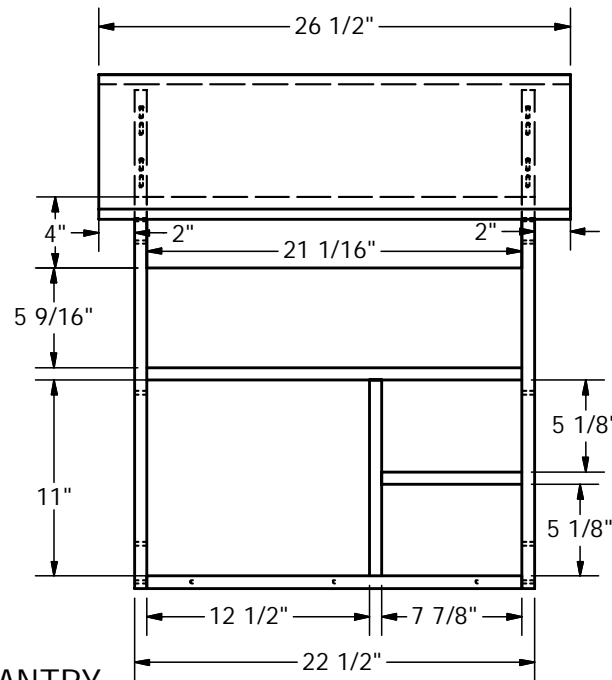

LITTLE FREE PANTRY
BACK ISO PERSPECTIVE

LITTLE FREE PANTRY
TOP VIEW

LITTLE FREE PANTRY
FRONT ISO PERSPECTIVE

LITTLE FREE PANTRY
FRONT ELEVATION

LITTLE FREE PANTRY
RIGHT SIDE ELEVATION

| | | | | | | | |
|--------------------------------------|-------------------------|--|-----------|----------------------------------|-----------------|---|--|
| CLIENT: LITTLE FREE PANTRY | | PRODUCT (N.T.S.): LITTLE FREE PANTRY | | DWG NAME: SHOP DRAWING | | NOTE: ALL CONTENT HERE ARE THE PROPERTY OF SYMPATECO INC. ANY REPRODUCTION, COPY OR ABSTRACT OF SAID DOCUMENTS WITHOUT WRITTEN PERMISSION WILL BE PROSECUTION IN ACCORDANCE WITH COPYRIGHT LAWS. | SYMPATECO 11625 I STREET OMAHA, NE 68137 1-800-652-1923 |
| DESIGNER: | ENGINEER: ADM | DATE: 6/6/2017 | REV DATE: | DRAWN BY: ADM | PAGE: 1 of 1 | | |