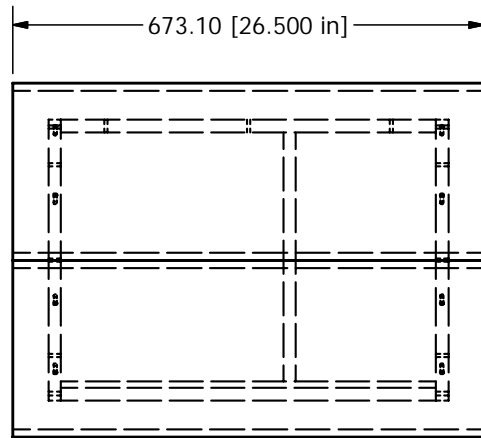

LITTLE FREE PANTRY
BACK ISO PERSPECTIVE

LITTLE FREE PANTRY
TOP VIEW

LITTLE FREE PANTRY
FRONT ISO PERSPECTIVE

LITTLE FREE PANTRY
FRONT ELEVATION

LITTLE FREE PANTRY
RIGHT SIDE ELEVATION

| | | | | | | | |
|--------------------------------------|-------------------------|--|-----------|----------------------------------|-----------------|---|--|
| CLIENT: LITTLE FREE PANTRY | | PRODUCT (N.T.S.): LITTLE FREE PANTRY | | DWG NAME: SHOP DRAWING | | NOTE: ALL CONTENT HERE ARE THE PROPERTY OF SYMPATECO INC. ANY REPRODUCTION, COPY OR ABSTRACT OF SAID DOCUMENTS WITHOUT WRITTEN PERMISSION WILL BE PROSECUTION IN ACCORDANCE WITH COPYRIGHT LAWS. | SYMPATECO 11625 I STREET OMAHA, NE 68137 1-800-652-1923 |
| DESIGNER: | ENGINEER: ADM | DATE: 6/6/2017 | REV DATE: | DRAWN BY: ADM | PAGE: 1 of 1 | | |