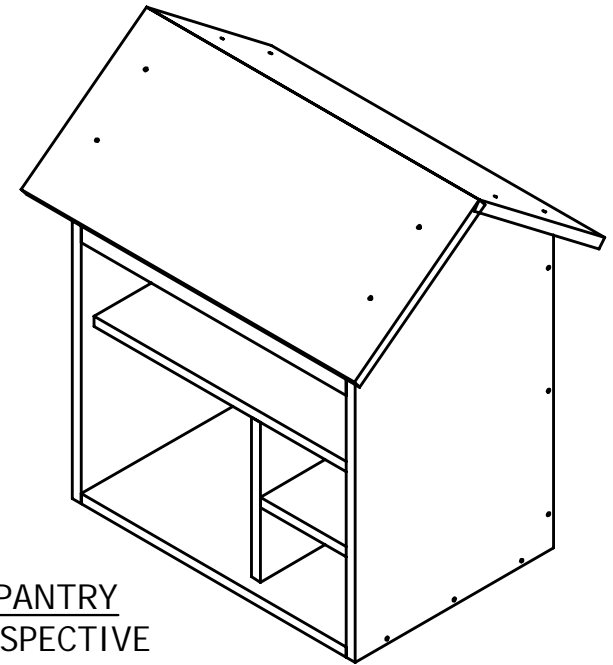

LITTLE FREE PANTRY
BACK ISO PERSPECTIVE

LITTLE FREE PANTRY
TOP VIEW

LITTLE FREE PANTRY
FRONT ISO PERSPECTIVE

LITTLE FREE PANTRY
FRONT ELEVATION

LITTLE FREE PANTRY
RIGHT SIDE ELEVATION

| | | | | | | | |
|--------------------------------------|-------------------------|--|-----------|----------------------------------|-----------------|---|--|
| CLIENT: LITTLE FREE PANTRY | | PRODUCT (N.T.S.): LITTLE FREE PANTRY | | DWG NAME: SHOP DRAWING | | NOTE: ALL CONTENT HERE ARE THE PROPERTY OF SYMPATECO INC. ANY REPRODUCTION, COPY OR ABSTRACT OF SAID DOCUMENTS WITHOUT WRITTEN PERMISSION WILL BE PROSECUTION IN ACCORDANCE WITH COPYRIGHT LAWS. | SYMPATECO 11625 I STREET OMAHA, NE 68137 1-800-652-1923 |
| DESIGNER: | ENGINEER: ADM | DATE: 6/6/2017 | REV DATE: | DRAWN BY: ADM | PAGE: 1 of 1 | | |