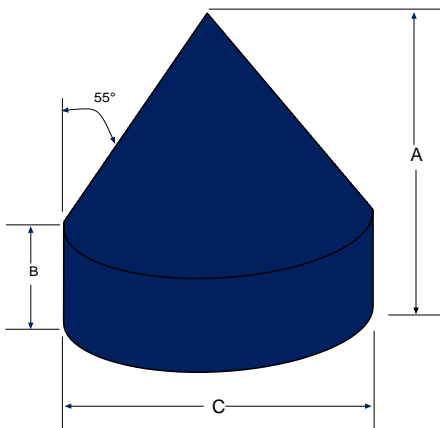

Benfive Lighting

Illuminating Dock Piling Caps

LED PILING DIMENSIONS

Catalog Number	Dimensions (Inches)		
	A	B	C (inside dia.)
BFL8002	9 5/8	2.5	8 3/8
BFL9002	10 3/4	2.5	9 1/2
BFL1002	11	2.5	10 1/4
BFL1102	12 3/8	2.5	11 3/4
BFL1202	12 3/8	2.5	12
BFL1402	14	2.5	14

Nominal wall thickness 0.225 inches

High impact UV polyethylene (P E) translucent (clear) plastic.225inch thickness

Lighting specifications:

Color:	LED Qty:	Input Voltage:	CCT/NN	Power:	Lumen:	IP:
Natural White 5050SMD	9 pc	12VDC	6000~6500K	2.16W	180 Lm	IP65
Warm White 5050SMD	9 pc	12VDC	3000~3500K	2.16W	178Lm	IP65
RGB 50503RGB	9 pc	12VDC	620~630NM	2.16W	72Lm	IP65