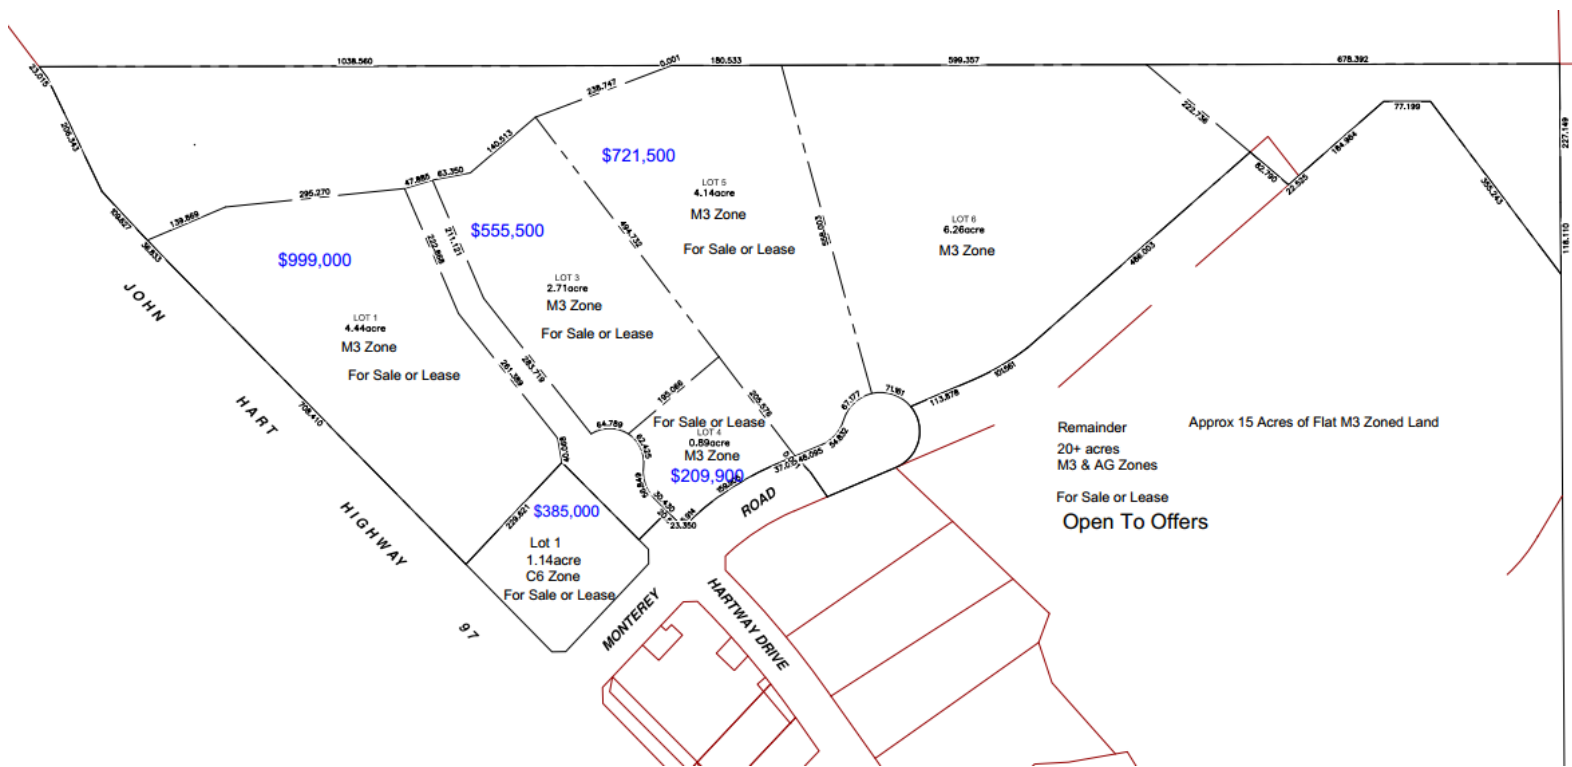

Hart Industrial Park

Zones: C6 and M3

Prices and details in the map:

Contact: Chris Matte
 Cell: 250-961-6032
 Office: 250-563-0611 ext104
 Email: chris@mattebros.com