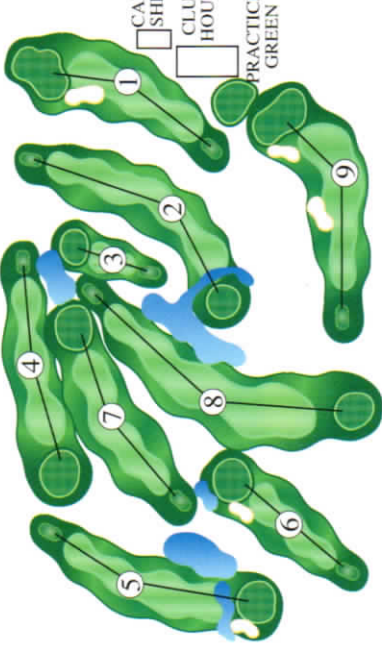

Pin Placement

Red - Front • White - Middle • Blue - Back

Post All Scores For Accurate Handicap

- 1 CART SHED
- CLUB HOUSE
- PRACTICE GREEN

PLAYERS MUST:

1. Keep electric and hand pull carts at least 30' from greens.
2. Let faster players through.
3. Repair ball marks and divots.
4. Observe 90 degree cart rule.

	WHITE/BLUE	SLOPE	RATING
MEN	117	69.8	
	GREEN/WHITE	114	68.6
WOMEN	RED/GOLD	115	65.0

DATE _____ SCORER _____ ATTEST _____

Vaughan's City Drug

109 E.E. Wallace Blvd., Ferriday, LA 71334

318-757-4811

Christopher L. Vaughan, Pharmacist

COMFORT SUITES RIVERFRONT
100 Front Street • Vidalia, LA 71373

TOLL FREE

BY CHOICE HOTELS **800.260.2715**

PHONE 318.336.1655

FAX 318.336.1657