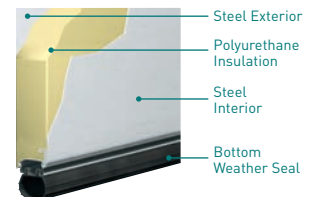

CL3000

Triple-Layer: Steel + Insulation + Steel