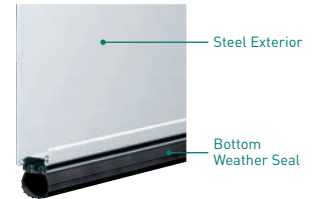

Construction

CL1000

Single-Layer: Steel