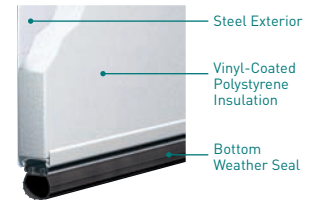

CL2000

Double-Layer: Steel + Insulation