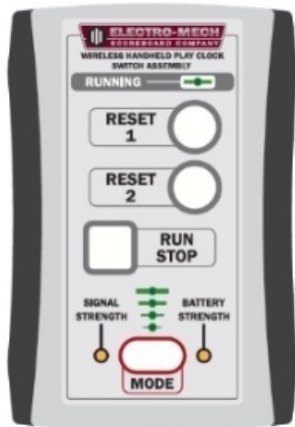

ELECTRO MECH

SCOREBOARD COMPANY

You Play The Game. We'll Keep the Score.

Now is the time to Add, Replace or Upgrade Your Existing Football Scoreboard Before Next Season

Electro-Mech has a wide selection of scoreboard options and can also custom design a solution to incorporate the latest features and technology into your scoreboard.

- Full-Color LED Video Systems
- Wireless Control Systems
- ID Panels and Trusses
- Electronic Team Names

Upgrade your facility by adding a set of Play Clocks. With multiple sizes to choose from and a number of options & accessories, Electro-Mech is sure to have a solution that is a perfect fit for your facility and your budget.

The [Electro-Mech Wireless Handheld Play Clock Switch Assembly](#) is an accessory which works with an MP-style control console outfitted with an embedded ScoreLink Transmitter and the appropriate software. This handheld unit allows an official to walk the field while starting, stopping and resetting the Play Clock time.