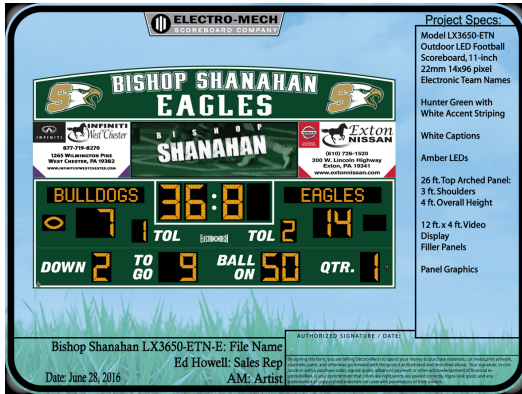

ELECTRO MECH

SCOREBOARD COMPANY

You Play The Game. We'll Keep the Score.

Now is the time to Add, Replace or Upgrade Your Existing Football Scoreboard Before Next Season

Electro-Mech has a wide selection of scoreboard options and can also custom design a solution to incorporate the latest features and technology into your scoreboard.

- Full-Color LED Video Systems
- Wireless Control Systems
- ID Panels and Trusses
- Electronic Team Names

Upgrade your facility by adding a set of Play Clocks. With multiple sizes to choose from and a number of options & accessories, Electro-Mech is sure to have a solution that is a perfect fit for your facility and your budget.

The [Electro-Mech Wireless Handheld Play Clock Switch Assembly](#) is an accessory which works with an MP-style control console outfitted with an embedded ScoreLink Transmitter and the appropriate software. This handheld unit allows an official to walk the field while starting, stopping and resetting the Play Clock time.