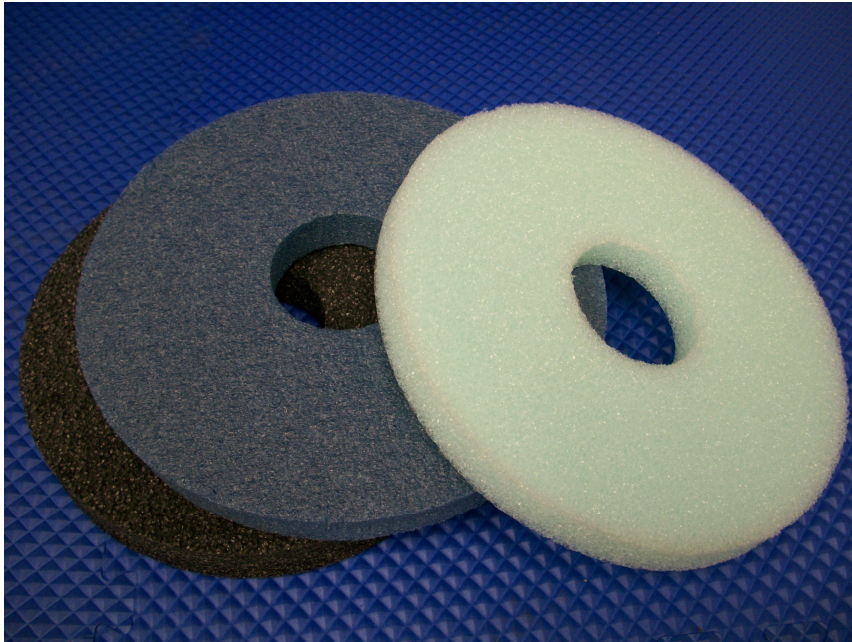

Creel Pads

320237

Black Creel Pad
11.496"OD x 1.6540"

320238

Blue Creel Pad
11 7/8"OD x 1 1/4"

320237G

Green Creel Pad
11.496"OD x 1" - 1 1/8"

Features

- 3 different sizes and thicknesses
- Glazed finish on one side to prevent yarn hanging. Other side porous.
- More durable

Superior **Quality**

i · n · n · o · v · a · t · i · o · n

Service *Excellence*