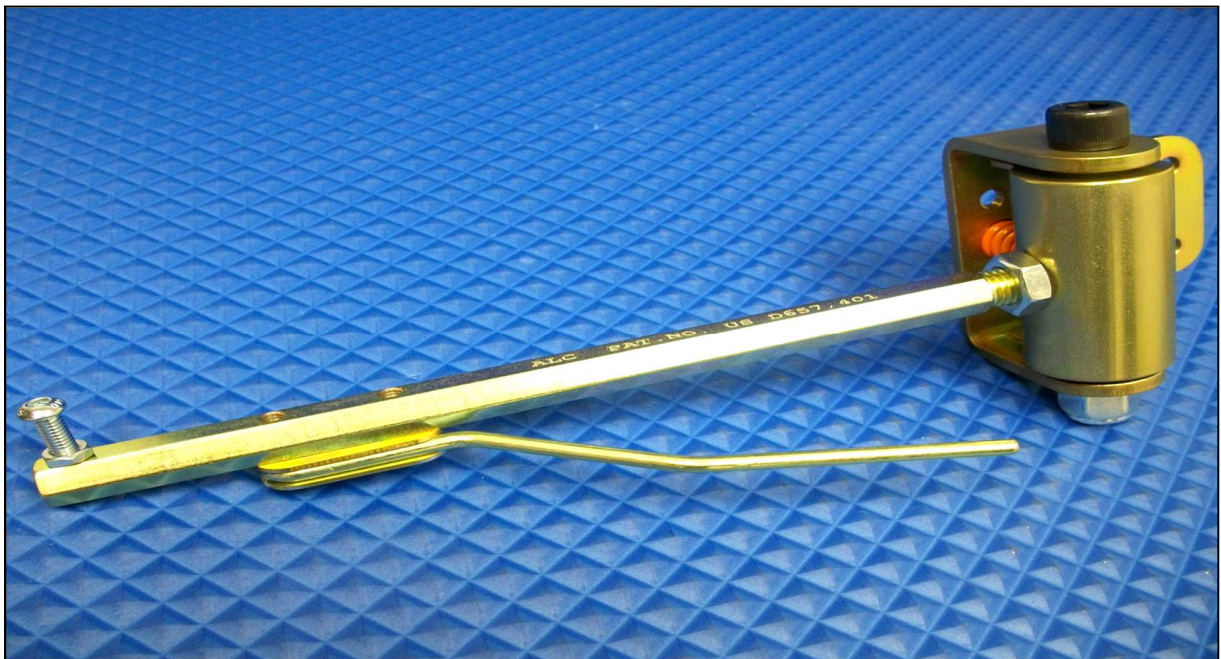

ZTHC-200L

L.H. Hinge Assembly w/ Package Holder \$86.40 each

ZTHC-200R

R.H. Hinge Assembly w/ Package Holder \$86.40 each