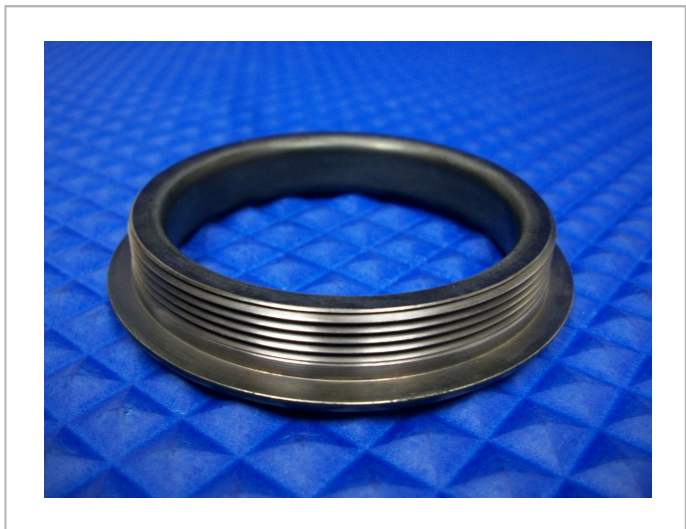

# Stainless Eyelet

*for Superba*

**732-530-280A**  
Threaded SS Eyelet  
Ceramic Coated  
with Mount Nut

**732-530-280SE**  
Threaded SS Eyelet  
Ceramic Coated

**732-530-280MN**  
Mount Nut for  
Stainless Eyelet