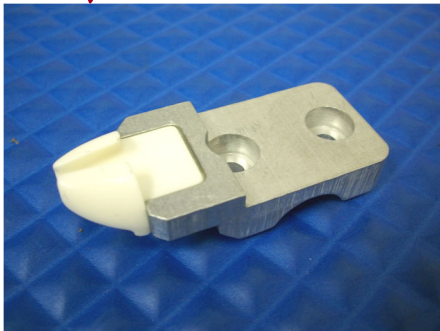

Traverse Guide

VTG-274466AS

Traverse Guide Assembly
with clamps and screws

Price \$8.93 each

- Heavy duty construction for long life
- Increased ceramic insert protection
- New clamp with 2 holes for added security on shaft

Components

VTG-274466M
Traverse Guide

VTG-274466CL
Traverse Guide clamp
with screws

VTG-274466SC
Traverse Guide screws
only

Superior **Quality**

i · n · n · o · v · a · t · i · o · n

Service *Excellence*