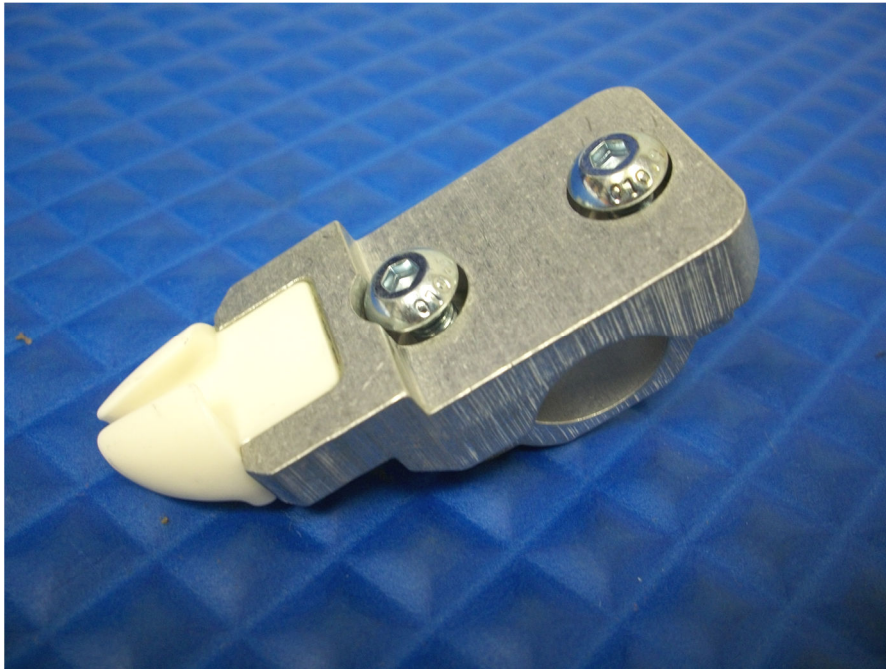

Traverse Guide

VTG-274466AS

Traverse Guide Assembly
with clamps and screws

Price \$8.93 each

- Heavy duty construction for long life
- Increased ceramic insert protection
- New clamp with 2 holes for added security on shaft

Components

VTG-274466M
Traverse Guide

VTG-274466CL
Traverse Guide clamp
with screws

VTG-274466SC
Traverse Guide screws
only

Superior **Quality**

i · n · n · o · v · a · t · i · o · n

Service *Excellence*